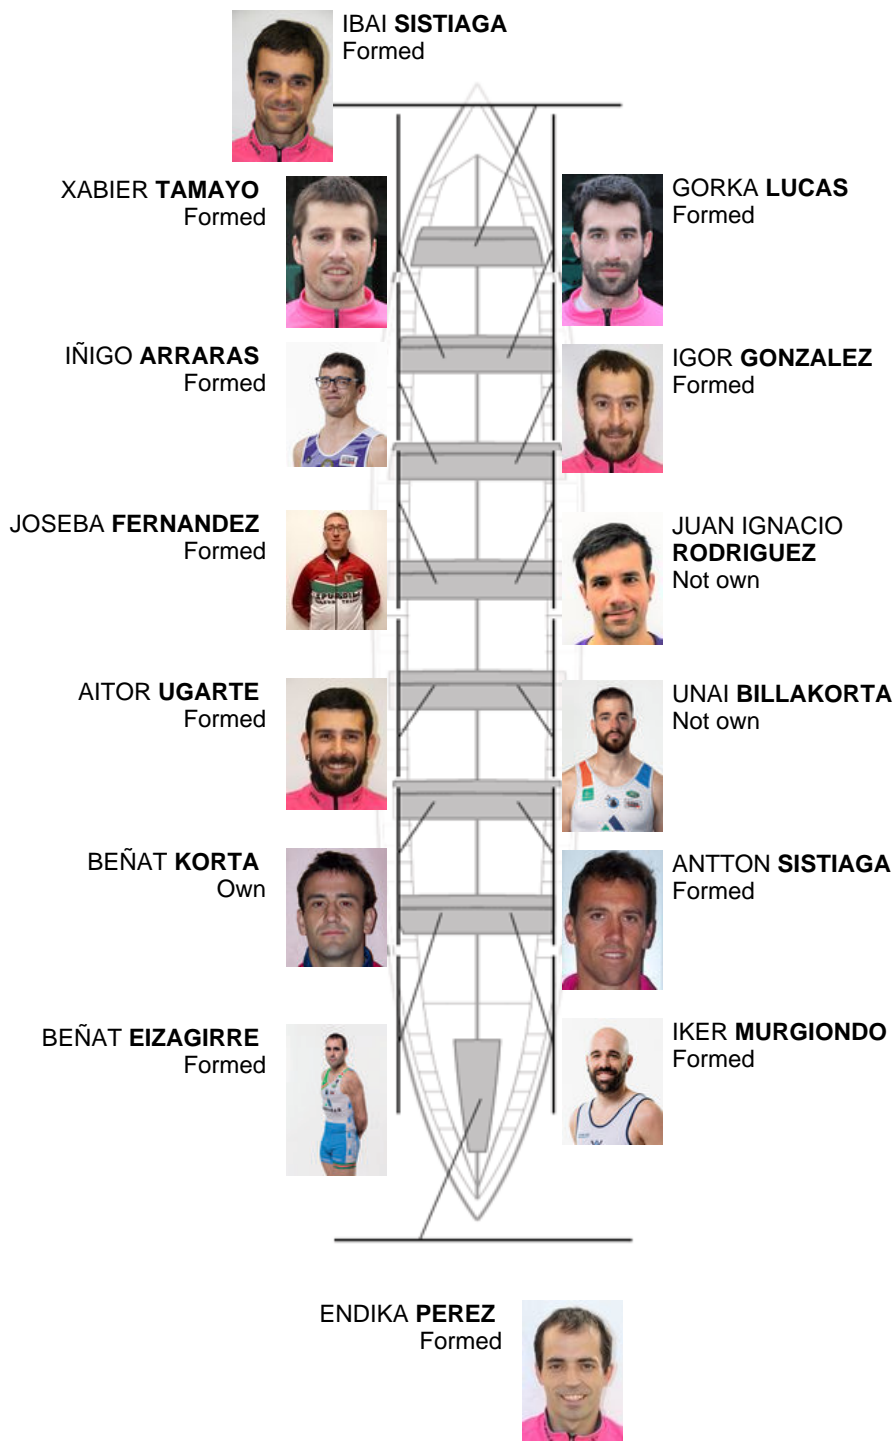

07-20-2013 / IV Bandera Iberdrola - Scoring

	Club	Time	Dif.	%	Points
8	SAN JUAN CMO Valves	19:37,30	00:20.08	101.73%	5

Coach
JOSE ANTONIO
FERNANDEZ

Delegate
BEÑAT
MENDIZABAL

Firma y sello

Subtitutes

Rower
BEÑAT BERRERDER
BEÑAT BERRERDER

Not own

Formed:11

Own: 1

Not own: 2