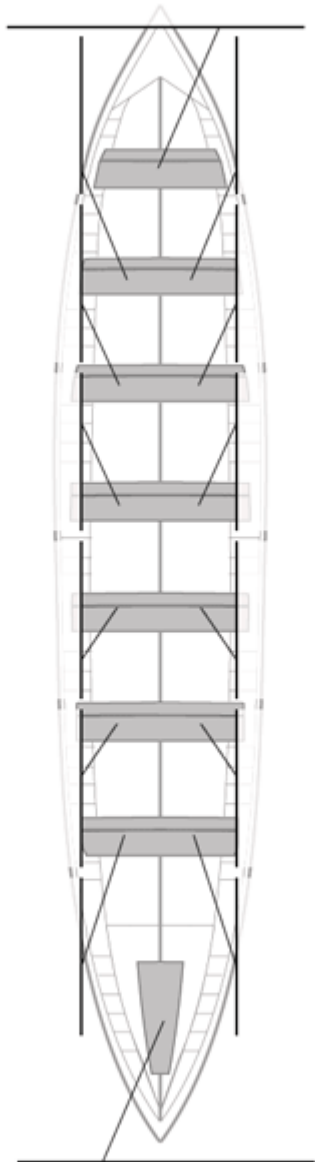

Club	Tiempo	A favor	%	Puntos
12	LAREDO	20:51,48	01:02,38	105.25%	1

Image not found or type unknown

Entrenador

Image not found or type unknown

Delegado

Image not found or type unknown

LAREDO

Firma y sello

Suplentes

Canteranos:0

Propios: 0

No propios: 0