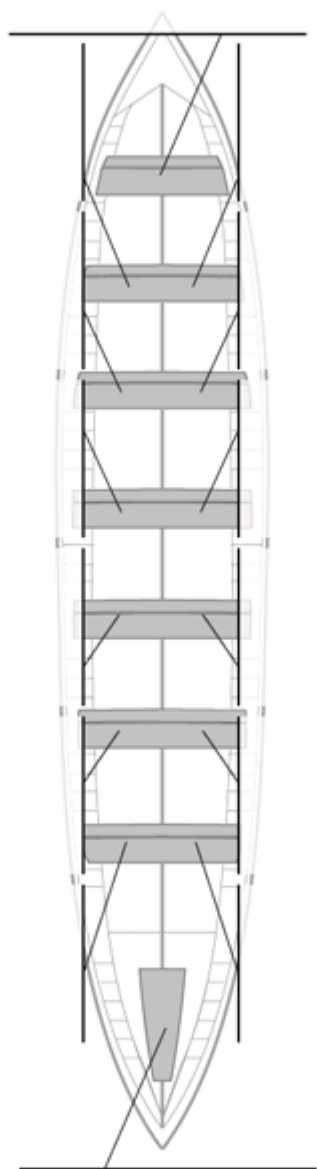

Canteranos:0

Propios: 0

No propios: 0