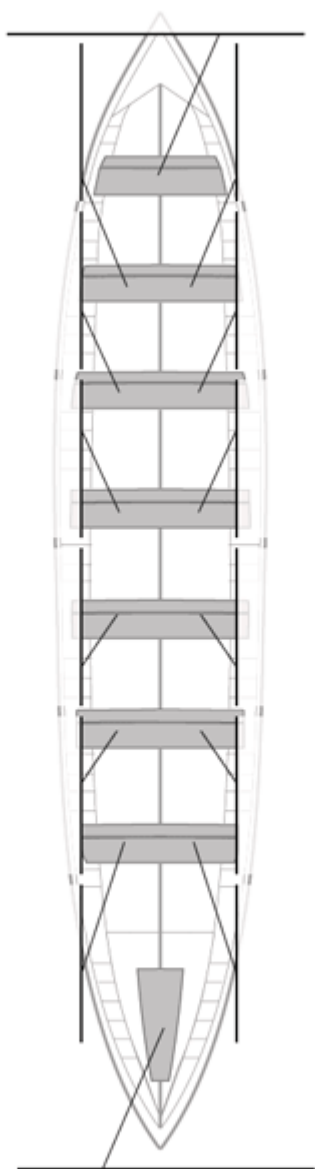

Club	Tiempo	A favor	%	Puntos
12	LAREDO	20:32,35	00:47,06	103.97%	1

Entrenador

Delegado

LAREDO

Image not found or type unknown

Image not found or type unknown

Firma y sello

Image not found or type unknown

Suplentes

Canteranos:0

Propios: 0

No propios: 0