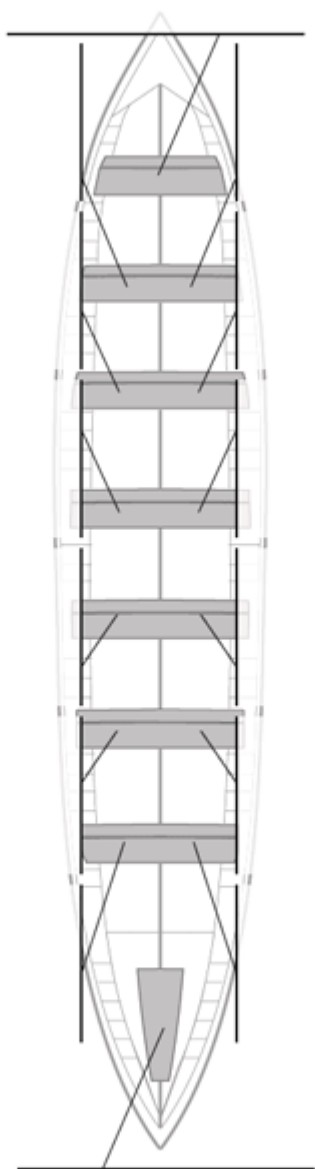

Club	Tiempo	A favor	%	Puntos
10	LAREDO	20:28,61	00:29,06	102.42%	3

Entrenador

Delegado

LAREDO

Image not found or type unknown

Image not found or type unknown

Firma y sello

Image not found or type unknown

Suplentes

Canteranos:0

Propios: 0

No propios: 0