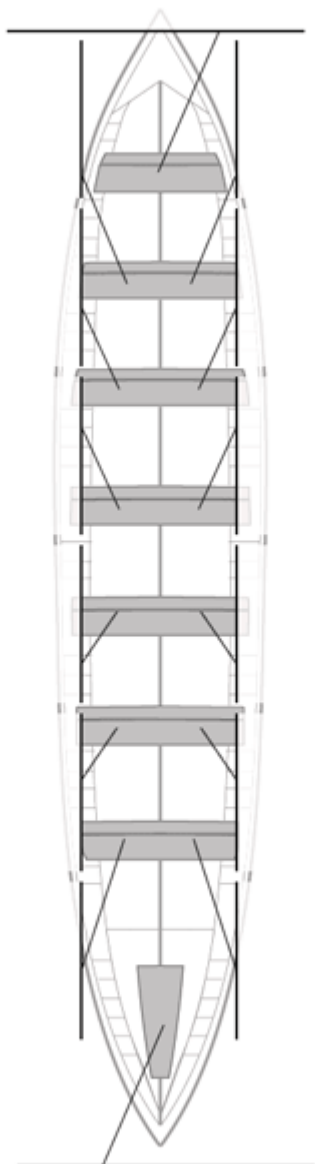

Club	Tiempo	A favor	%	Puntos
3	LAREDO	20:12,09	00:22,49	101.89%	10

Image not found or type unknown

Entrenador

Image not found or type unknown

Delegado

Image not found or type unknown

LAREDO

Firma y sello

Suplentes

Canteranos:0

Propios: 0

No propios: 0