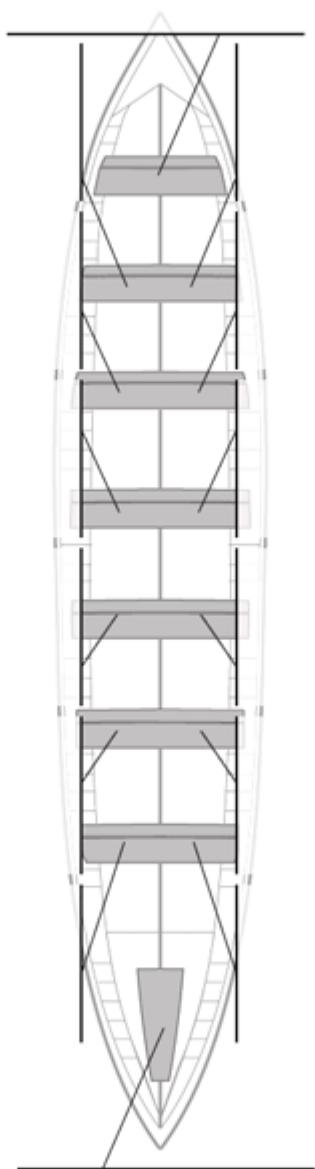

07-07-2007 / V Bandeira. Outón Xunqueiriña - Puntuable

	Club	Tiempo	A favor	%	Puntos
5	LAREDO	21:21,02	00:20,00	101.59%	8

Entrenador

Delegado

LAREDO

Image not found or type unknown

Image not found or type unknown

Firma y sello

Image not found or type unknown

Suplentes

Canteranos:0

Propios: 0

No propios: 0