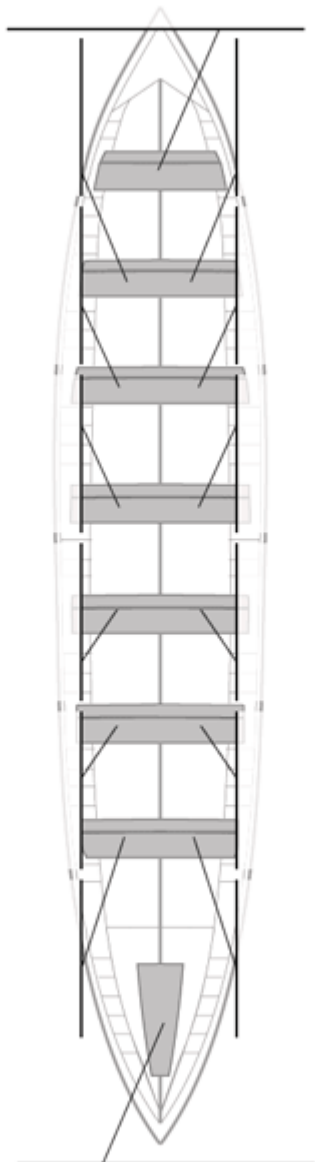

Club	Tiempo	A favor	%	Puntos
7	MECOS MONDARIZ	20:07,73	00:24,21	102.05%	6

Image not found or type unknown

Entrenador

Image not found or type unknown

Delegado

Image not found or type unknown

MECOS MONDARIZ

Firma y sello

Suplentes

Canteranos:0

Propios: 0

No propios: 0