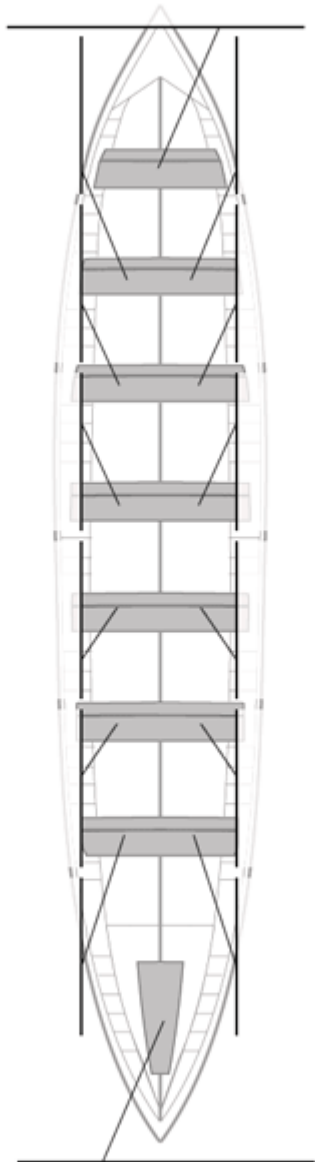

Club	Tiempo	A favor	%	Puntos
11	LAREDO	20:53,01	01:00,38	105.06%	2

Image not found or type unknown

Entrenador

Image not found or type unknown

Delegado

Image not found or type unknown

LAREDO

Firma y sello

Suplentes

Canteranos:0

Propios: 0

No propios: 0