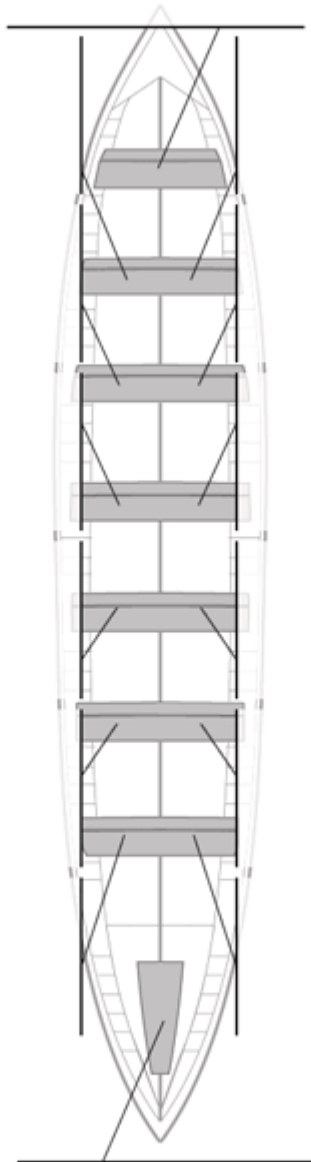

Club	Tiempo	A favor	%	Puntos
5	MECOS MONDARIZ	20:22,48	00:29,85	102.50%	8

Entrenador

Delegado

MECOS MONDARIZ

Image not found or type unknown

Image not found or type unknown

Firma y sello

Image not found or type unknown

Suplentes

Canteranos:0

Propios: 0

No propios: 0