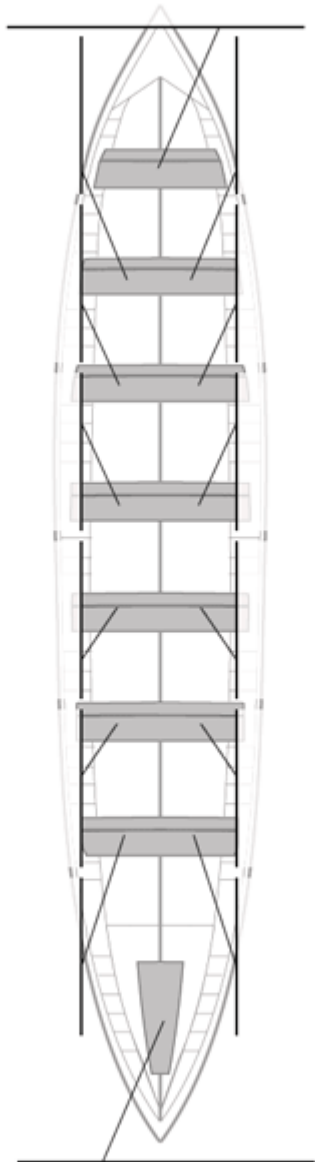

Club	Tiempo	A favor	%	Puntos
7	MECOS MONDARIZ	20:10,72	00:19,28	101.62%	6

Image not found or type unknown

Entrenador

Image not found or type unknown

Delegado

Image not found or type unknown

MECOS MONDARIZ

Firma y sello

Suplentes

Canteranos:0

Propios: 0

No propios: 0