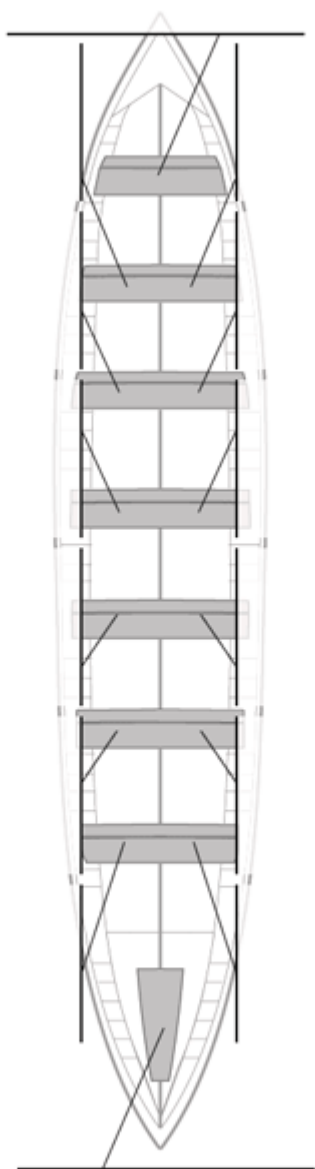

Club	Tiempo	A favor	%	Puntos
10	MECOS MONDARIZ	21:39,33	00:37,22	102.95%	3

Entrenador

Delegado

MECOS MONDARIZ

Image not found or type unknown

Image not found or type unknown

Firma y sello

Image not found or type unknown

Suplentes

Canteranos:0

Propios: 0

No propios: 0