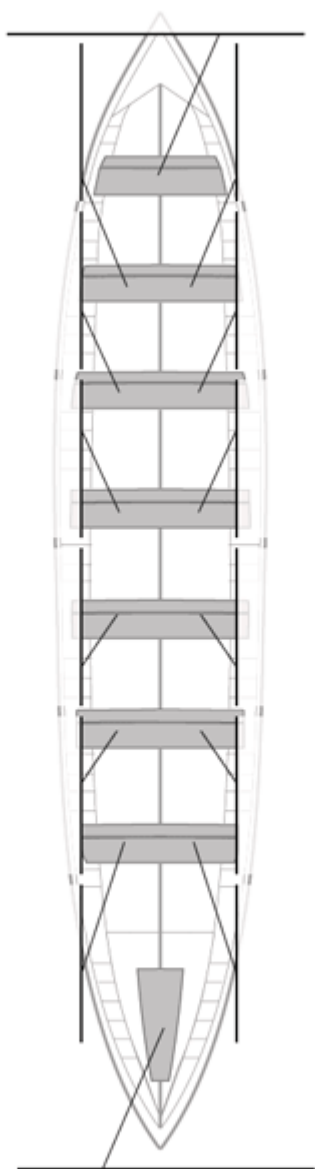

Club	Tiempo	A favor	%	Puntos
8	MECOS MONDARIZ	18:45,88	00:21,78	101.97%	5

Entrenador

Delegado

MECOS MONDARIZ

Image not found or type unknown

Image not found or type unknown

Firma y sello

Image not found or type unknown

Suplentes

Canteranos:0

Propios: 0

No propios: 0