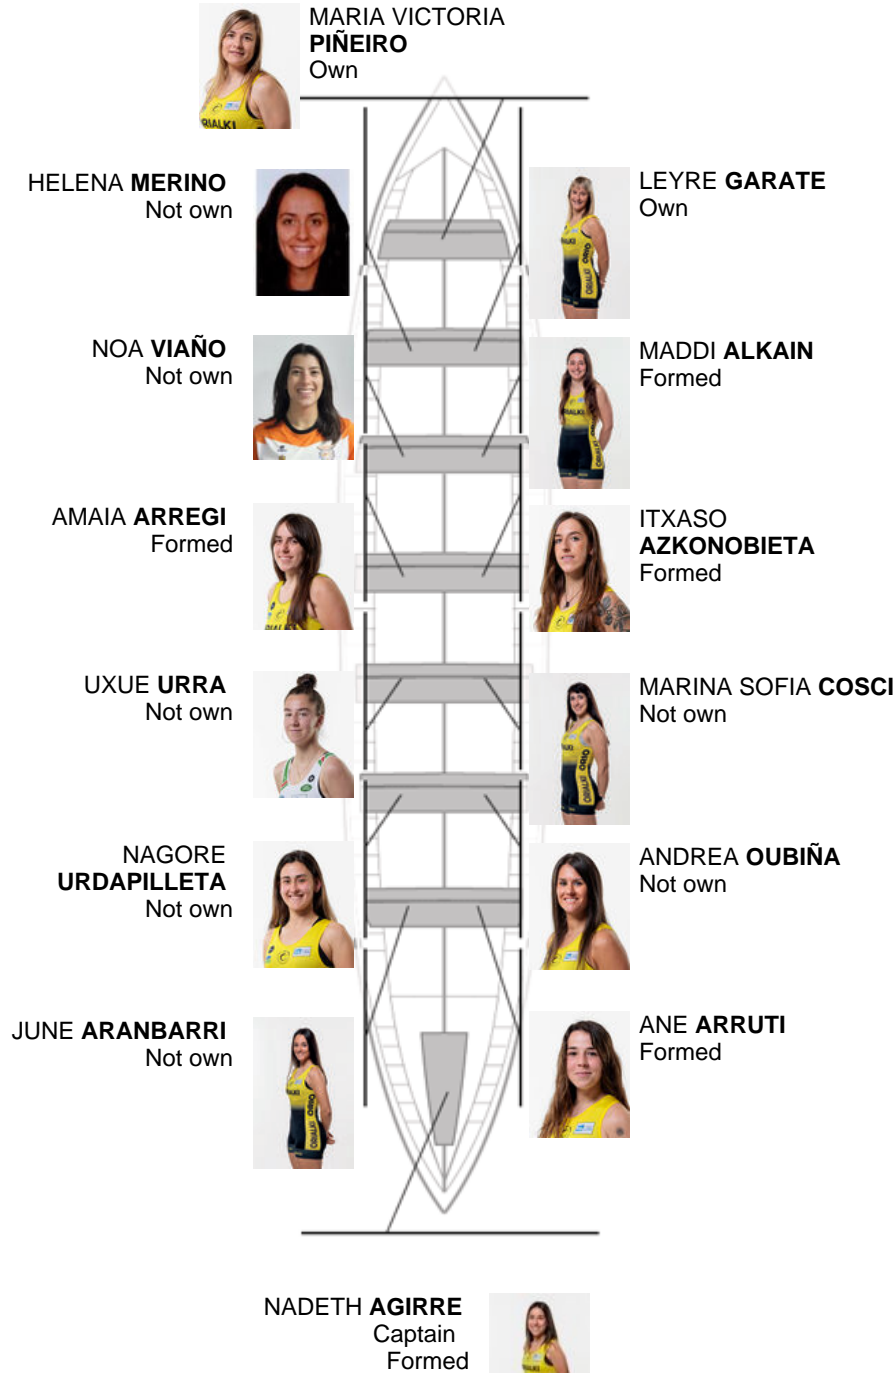

	Club	Time	Dif.	%	Points
3	ORIO ORIALKI	12:58,68	00:07.60	100.98%	6

Coach
FRANCISCO
FRANCES

Delegate
IOSU
ESNAOLA ATXEGA

Firma y sello

Subtitutes

Rower
~~AMANDA~~
~~ESNAOLA ATXEGA~~
Not own

Formed:5
Own: 2
Not own: 7