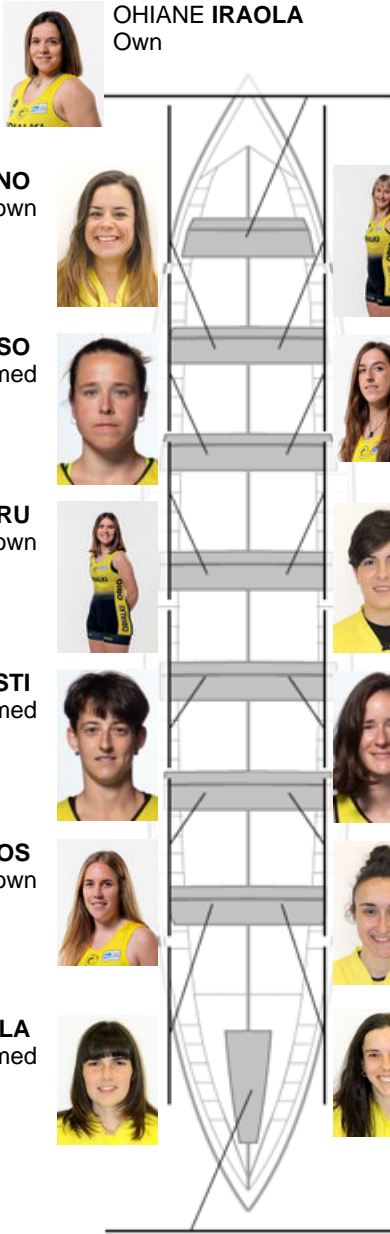

	Club	Time	Dif.	%	Points
2	ORIO ORIALKI	10:50,14	00:06.70	101.04%	3

Image not found or type unknown

Coach

Image not found or type unknown

Delegate

Firma y sello

Subtitutes

Ripper
~~ORIALKI~~
~~ORIALKI~~ GABIRIA
 Notmed

OHIANE IRAOLA
Own

EDURNE MORENO
Not own

LEYRE GARATE
Not own

LUKENE LIZASO
Formed

ITXASO AZKONBIETA
Formed

MAIALEN AIZPURU
Not own

MYRIAM AIZPURUA

ITZIAR OLASAGASTI
Formed