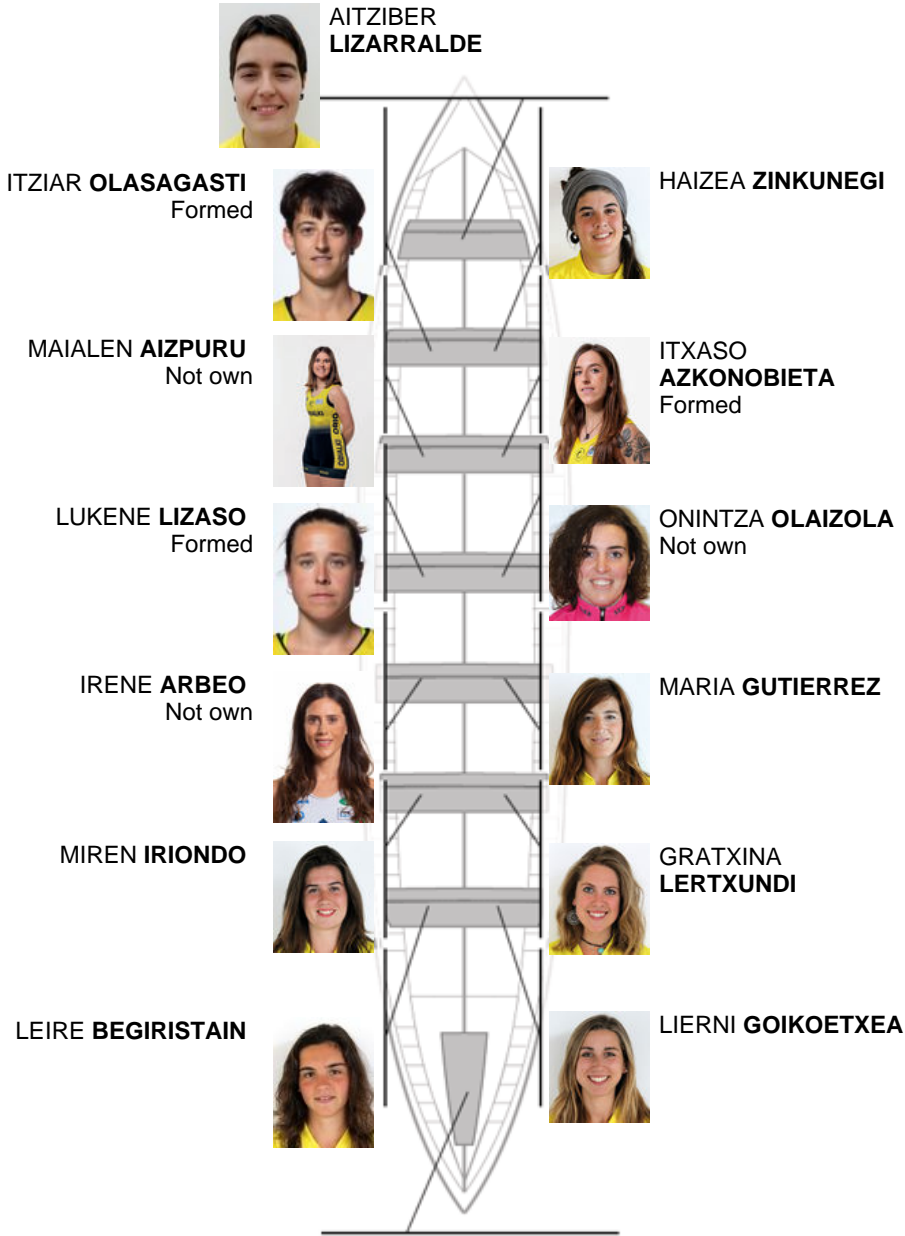

07-18-2015 / III. Orio Kanpina Bandera - Scoring

	Club	Time	Dif.	%	Points
4	ORIO ORIALKI	10:36,84	00:08.82	101.40%	1

Coach
KLAUDIO
ETXEBERRIA

Delegate
IÑAKI
AROSTEGI
MURGIONDO

Firma y sello

Subtitutes

Ripper
~~XXXXXXXXXX~~
~~XXXXXXXXXX~~
SEGURA
Ownmed
Formed