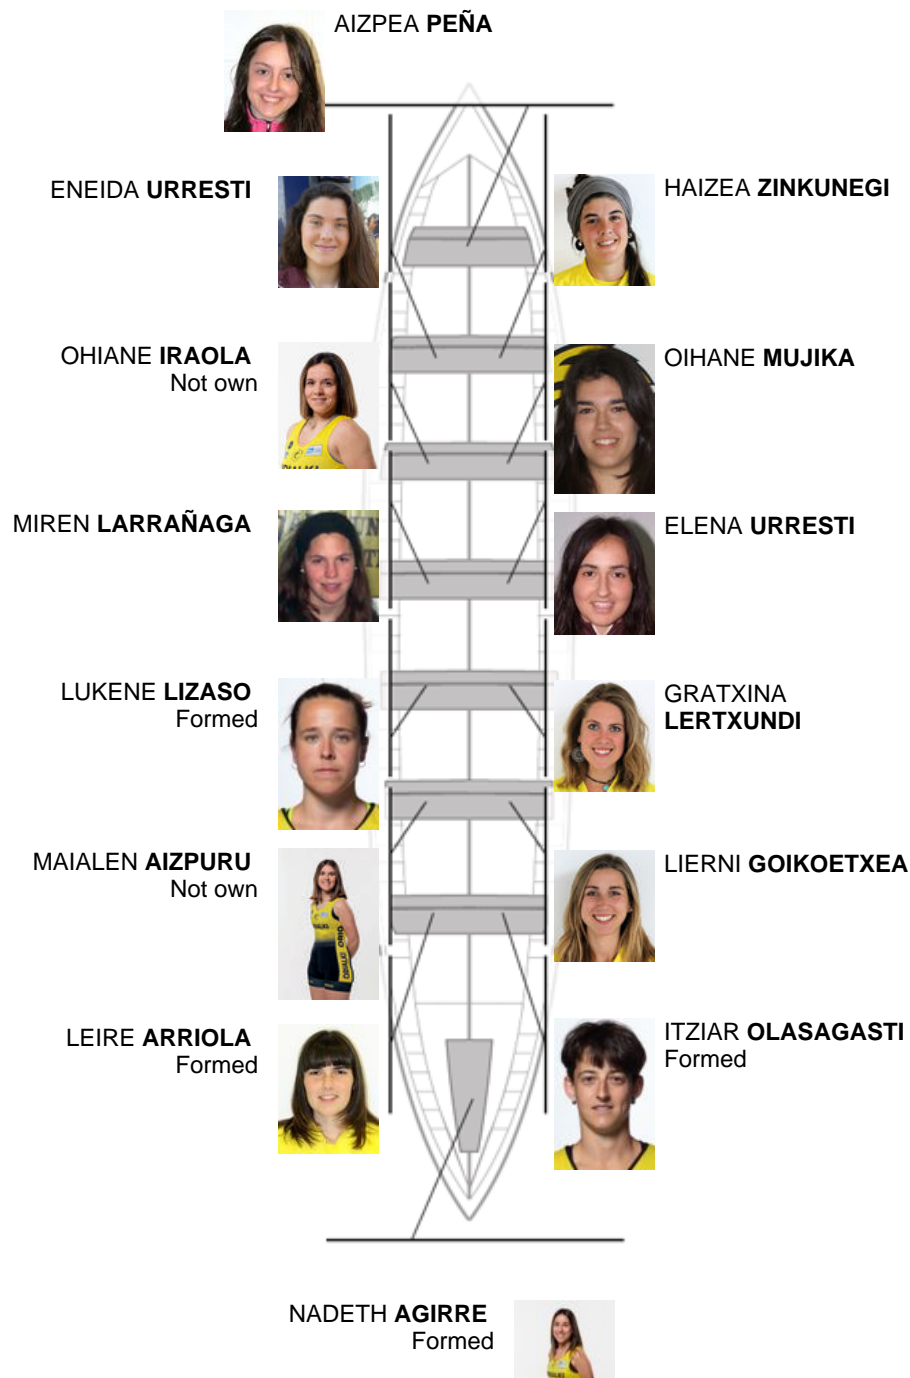

	Club	Time	Dif.	%	Points
4	ORIO ORIALKI	11:26,56	00:25.50	103.85%	5

Coach
KLAUDIO
ETXEBERRIA

Delegate
IÑAKI
AROSTEGI
MURGIONDO

Firma y sello

Subtitutes

Rower
~~ENEIDA URRESTI~~
~~ENEIDA URRESTI~~

Not own

Formed:4
Own: 8
Not own: 2