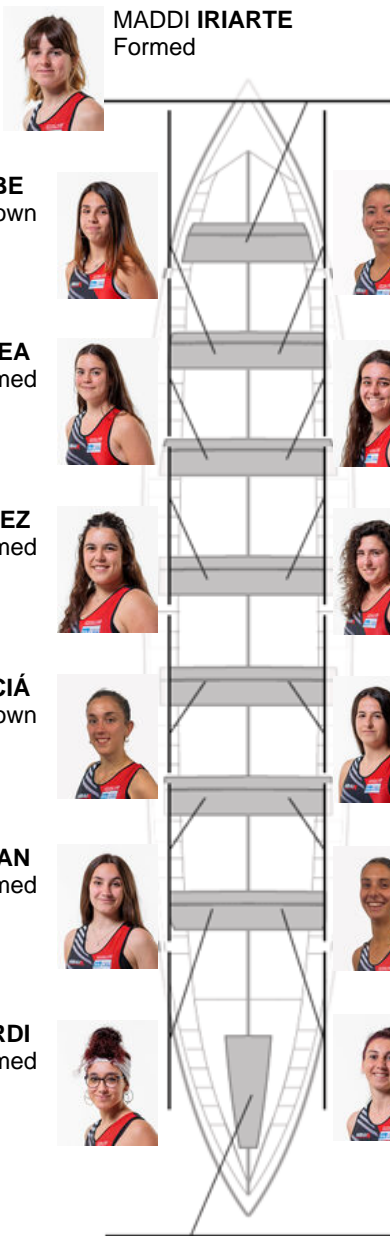

	Club	Time	Dif.	%	Points
6	HIBAICA JAMONES ANCIN	11:40,30	00:31.04	104.63%	3

Coach
IÑAKI
MENDIZABAL

Delegate
KARLOS
RODRIGUEZ
TAMERON

Firma y sello

Subtitutes

Blipper
~~NEREA~~
~~AMAIUR~~ ETXEBARRIA
Not own

MADDI RETEGUI
Formed

Formed:9
Own: 1
Not own: 4