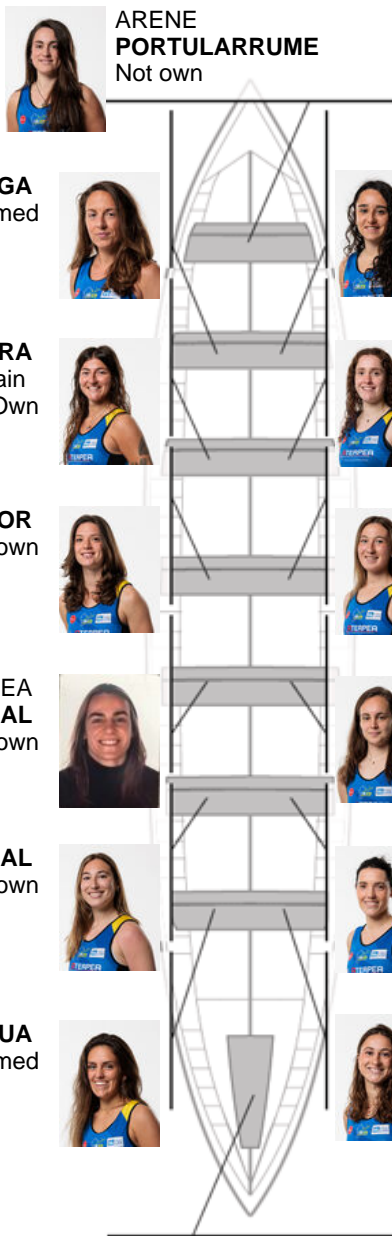

	Club	Time	Dif.	%	Points
2	TOLOSALDEA ARRAUN KLUBA	10:55,96	00:12.22	101.89%	7

Coach
RAMÓN EROSTARBE

Delegate
NAROA URKOLA

Firma y sello

Subtitutes

Ripper
NAROA LEONET

Rotmed

ARENE PORTULARRUME
Not own

IRATI LARRAÑAGA
Formed

NAROA LEONET
Formed

IRENE SIERRA
Captain
Own

ANE EGUES
Formed

JONE PASTOR
Not own

ANE ZELAIA
Formed

NEREA AGUIRREZABAL
Not own

MADDI URDAPILLETA
Formed