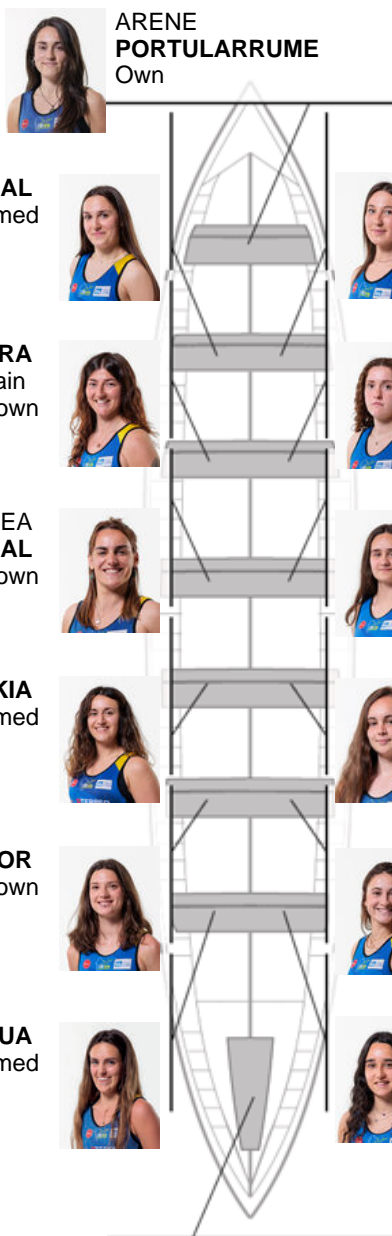

	Club	Time	Dif.	%	Points
5	TOLOSALDEA ARRAUN KLUBA	11:32,48	00:19.76	102.93%	4

Coach
RAMÓN
EROSTARBE

Delegate
AITOR
OYARZABAL
ITURRIOZ

Firma y sello

Subtitutes

Ripper
MIREN
ELIZABERRAIN

Not used

GARAIZI SOROZABAL
 Formed

ANE ZELAIA
 Formed

IRENE SIERRA
 Captain
 Not own

ANE EGUES
 Formed

NEREA AGIRREZABAL
 Not own

GARAIZI ORMAZABAL
 Formed

UXUNE URKIA
 Formed

MADDI URDAPILLETA
 Formed

JONE PASTOR
 Not own