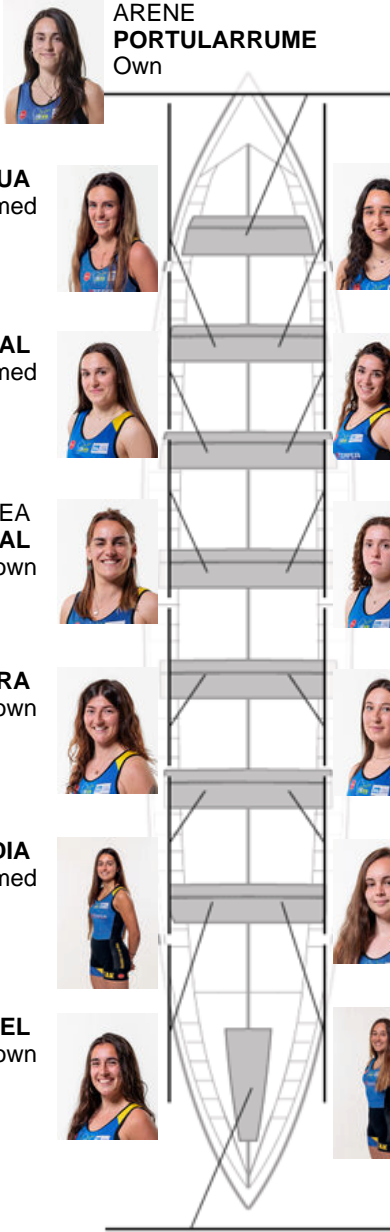

08-06-2023 / XII. Euskotren Bandera - Scoring

	Club	Time	Dif.	%	Points
3	TOLOSALDEA ARRAUN KLUBA	12:00,22	00:14.32	102.02%	6

Coach  
RAMÓN  
EROSTARBE

Delegate  
AITOR  
OYARZABAL  
ITURRIOZ

Firma y sello

Subtitutes

Blipper  
~~NAROA LEONET~~  
~~UXUE ZURIARRAIN~~  
Formed

ARENE  
PORTULARRUME  
Own

ITSASO AIZPURUA  
Formed

NAROA LEONET  
Formed

GARAZI SOROZABAL  
Formed

ARENE LACOSTE  
Not own

NEREA  
AGIRREZABAL  
Not own