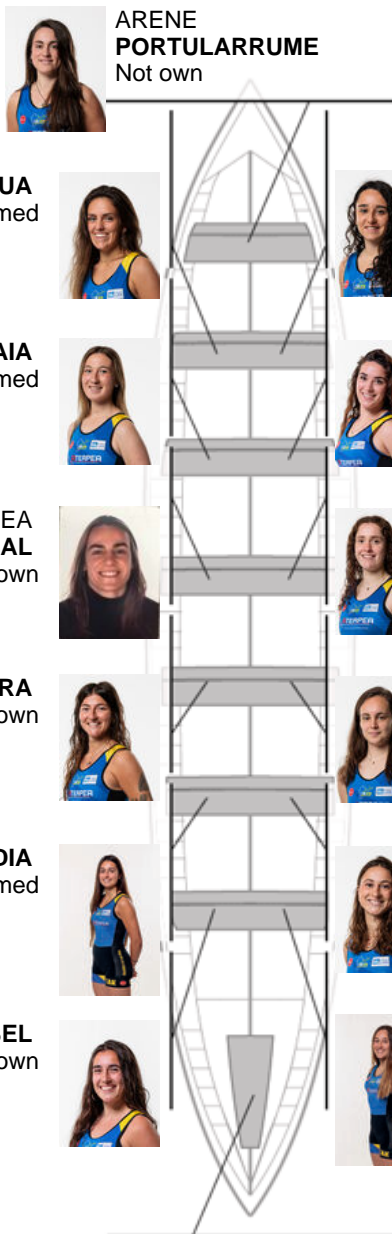

	Club	Time	Dif.	%	Points
3	TOLOSALDEA ARRAUN KLUBA	11:26,80	00:10.20	101.50%	6

Coach
**RAMÓN
 EROSTARBE**

Delegate
**AITOR
 OYARZABAL
 ITURRIOZ**

Firma y sello

Subtitutes

~~Rippper~~
~~NAROA~~
~~ZURIARRAIN~~
 Formed

**ARENE
 PORTULARRUME**
 Not own

ITSASO AIZPURUA
 Formed

NAROA LEONET
 Formed

ANE ZELAIA
 Formed

ARENE LACOSTE
 Not own

**NEREA
 AGUIRREZABAL**
 Not own

ANE EGUES
 Formed

IRENE SIERRA
 Not own