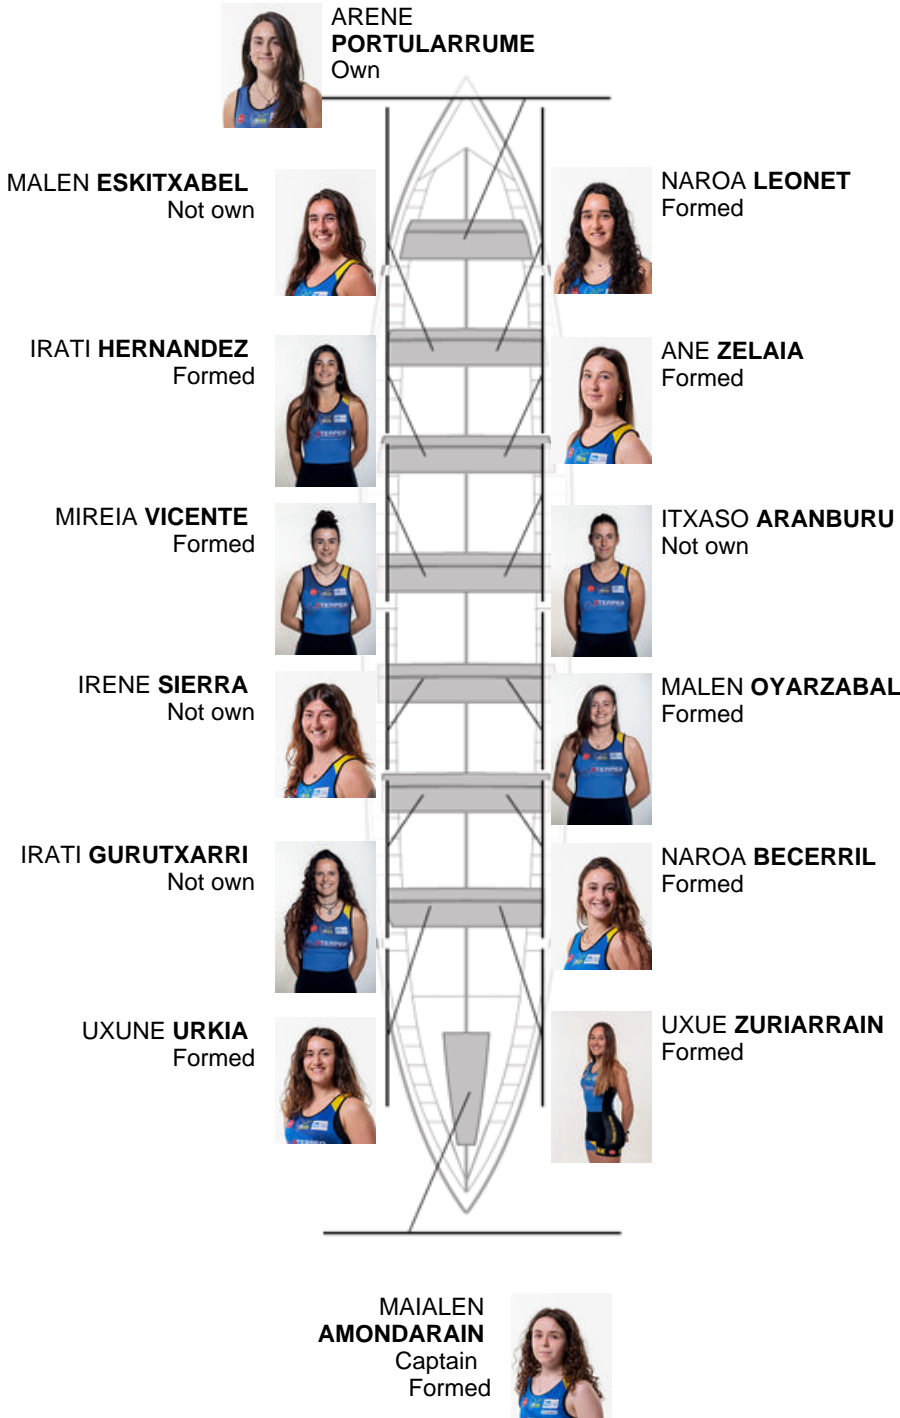

| | Club | Time | Dif. | % | Points |
|---|-------------------------|----------|----------|---------|--------|
| 3 | TOLOSALDEA ARRAUN KLUBA | 11:20,90 | 00:11.44 | 101.70% | 2 |

Coach
RAMÓN
EROSTARBE

Delegate
AITOR
OYARZABAL
ITURRIOZ

Firma y sello

Subtitutes

Ripper
~~ARENE PORTULARRUME~~
~~MAIALEN AMONDAIRAIN~~
Notmed

Formed:9
Own: 1
Not own: 4