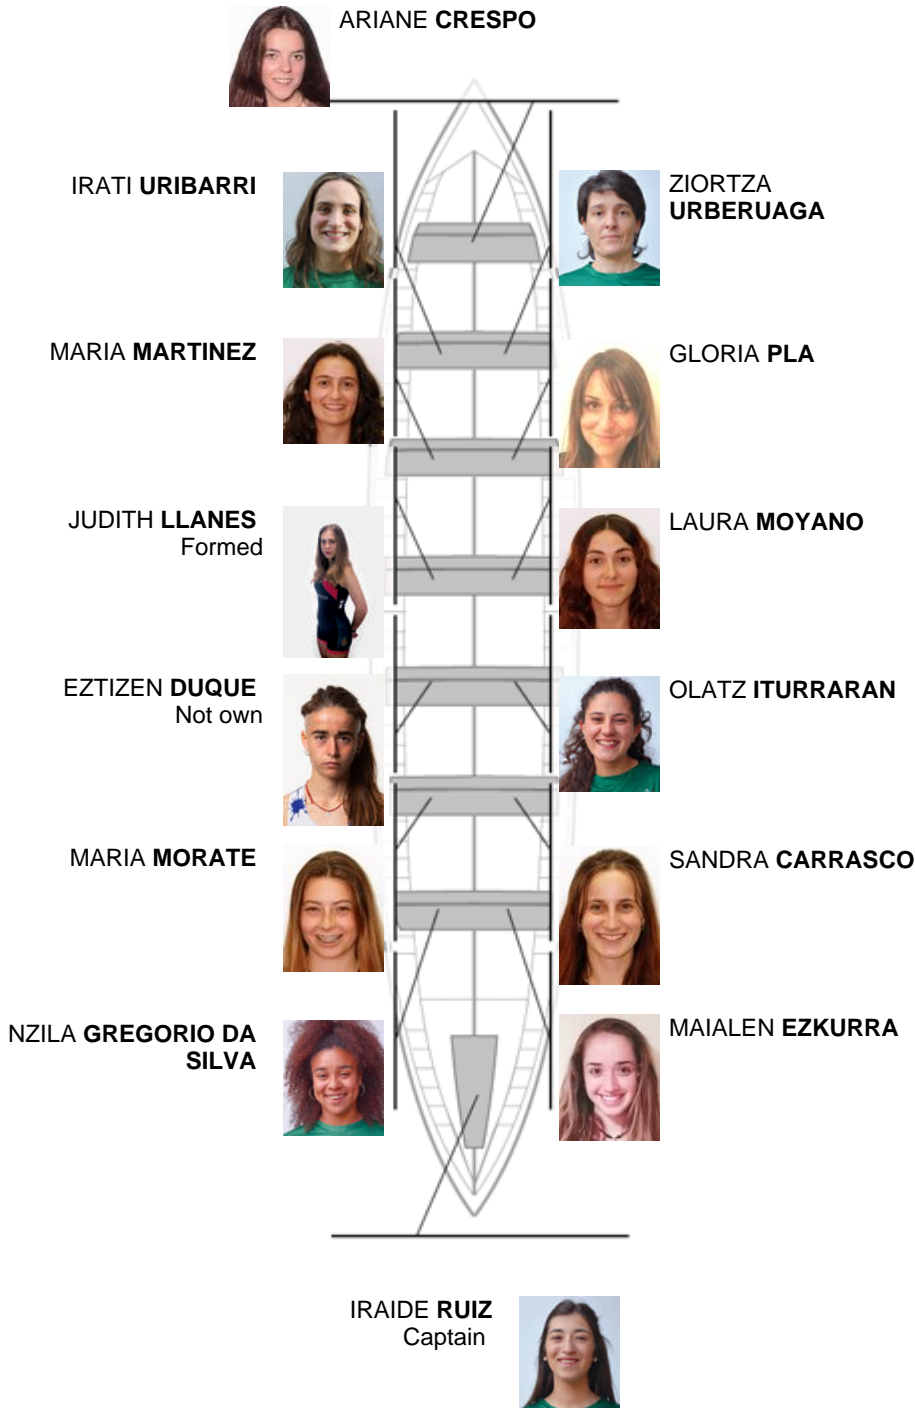

	Club	Time	Dif.	%	Points
9	PORTUGALETE	14:44,58	02:55.94	124.82%	5

Coach
ANTONIO
FLORES PANIZO

Delegate
KARLOS
BELASKO BERISTAIN

Firma y sello

Subtitutes

Rower
ANARA
MANSOLINEZ

Formed: 1
Own: 12
Not own: 1