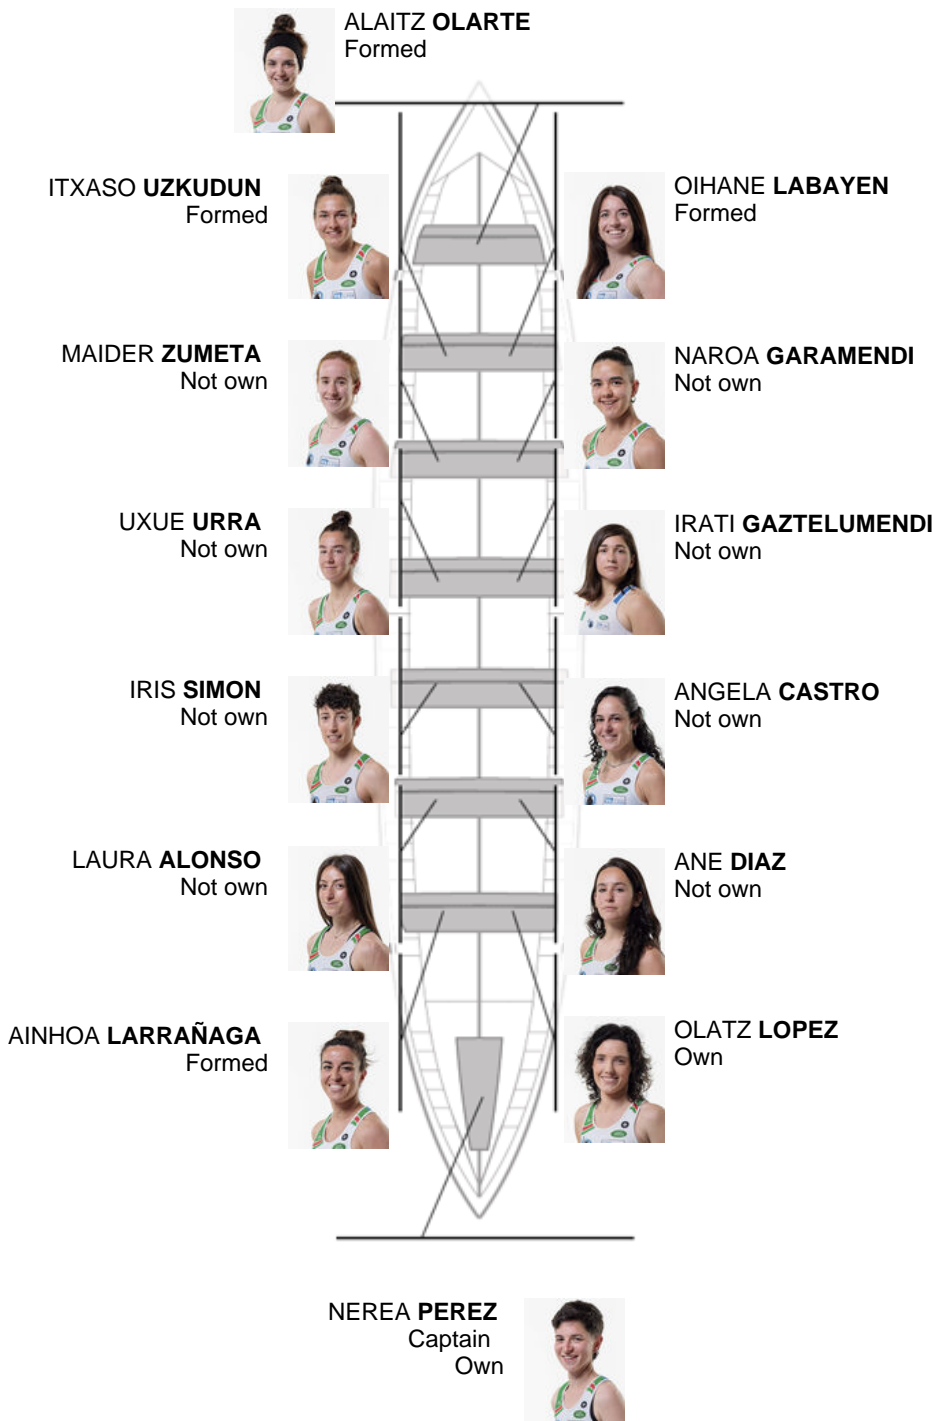

	Club	Time	Dif.	%	Points
2	NORTINDAL DONOSTIARRA	10:52,78	00:15.42	102.41%	7

Coach
RUFO
URTIZBEREA

Delegate
NAROA
URKOLA

Firma y sello

Subtitutes

Rower/ skipper
NAROA
MARZOÑO
Row coach

Formed:4
Own: 2
Not own: 8