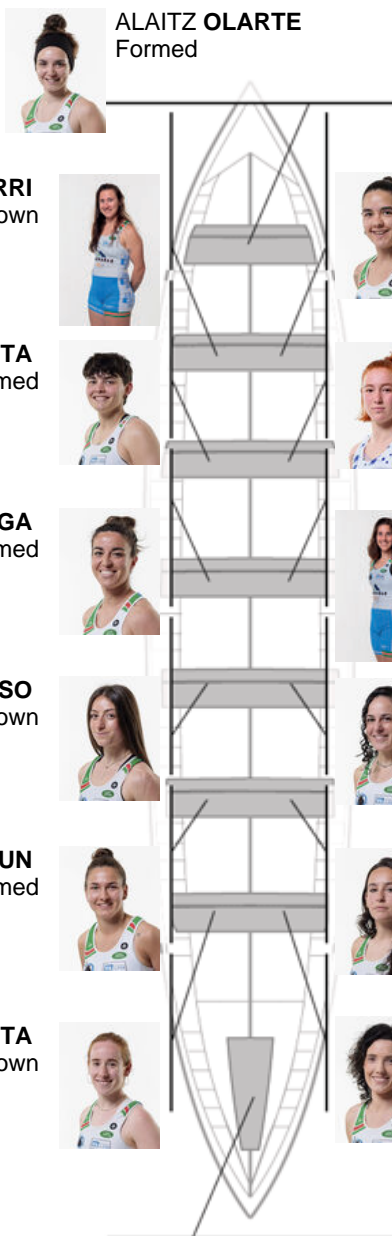

	Club	Time	Dif.	%	Points
8	NORTINDAL DONOSTIARRA	Descal			0

Coach  
RUFO  
URTIZBEREA

Delegate  
AGUSTIN  
ETXEBESTE  
SORAZABAL

Firma y sello

**Subtitutes**

Rower  
~~BARZOBARRI~~  
~~CAENEN~~  
ARTANO  
Owned  
Formed