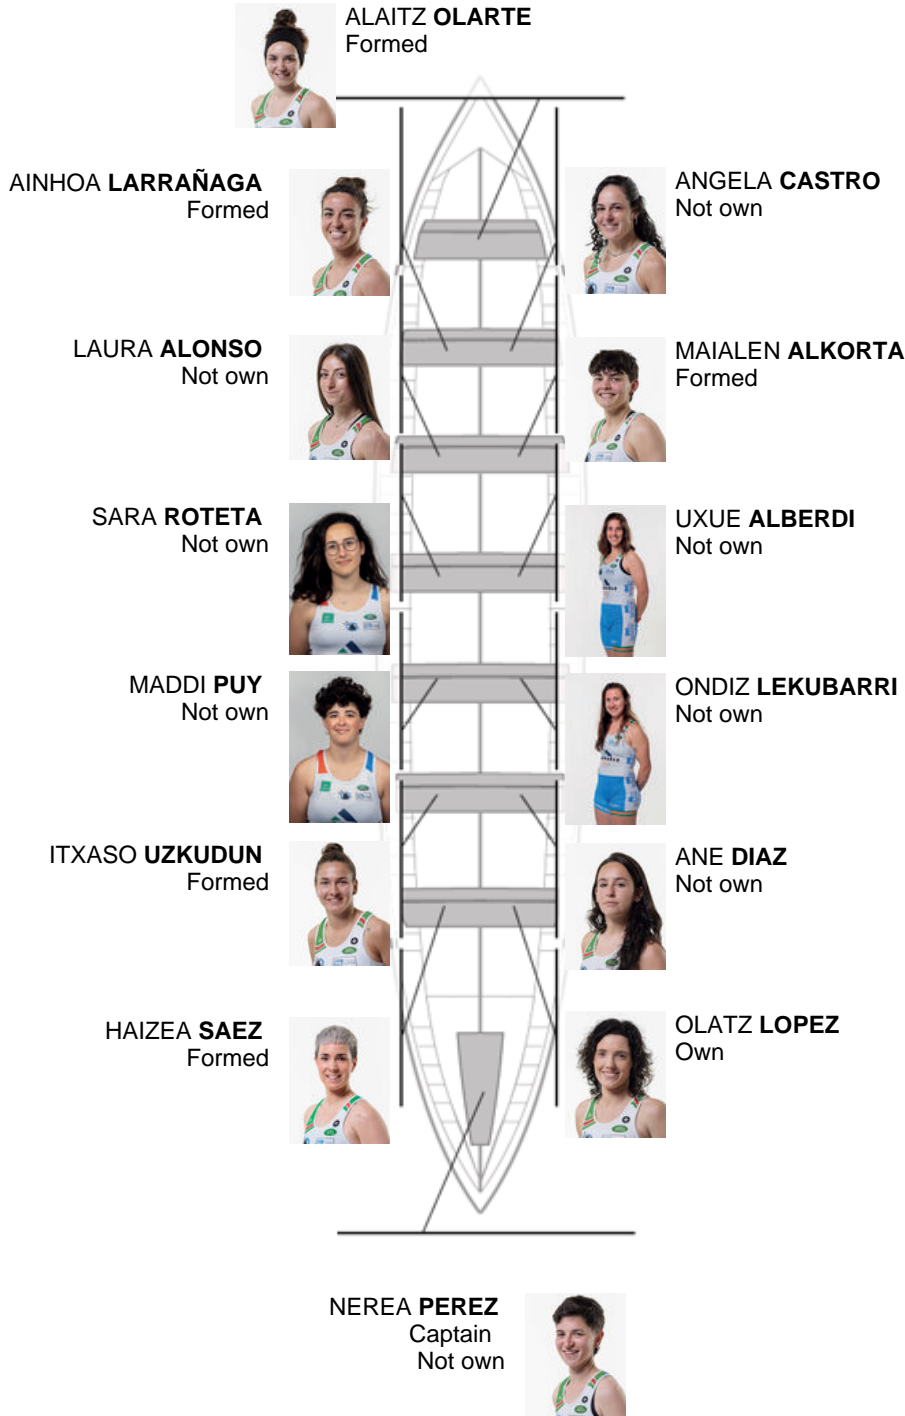

	Club	Time	Dif.	%	Points
4	NORTINDAL DONOSTIARRA	11:23,44	00:13.98	102.08%	1

Coach  
RUFO  
URTIZBEREA

Delegate  
MIREN  
ANTIA HERAS

Firma y sello

Subtitutes

Ripper  
~~ANTIA HERAS~~  
~~MIREN ANTIA HERAS~~  
Not own