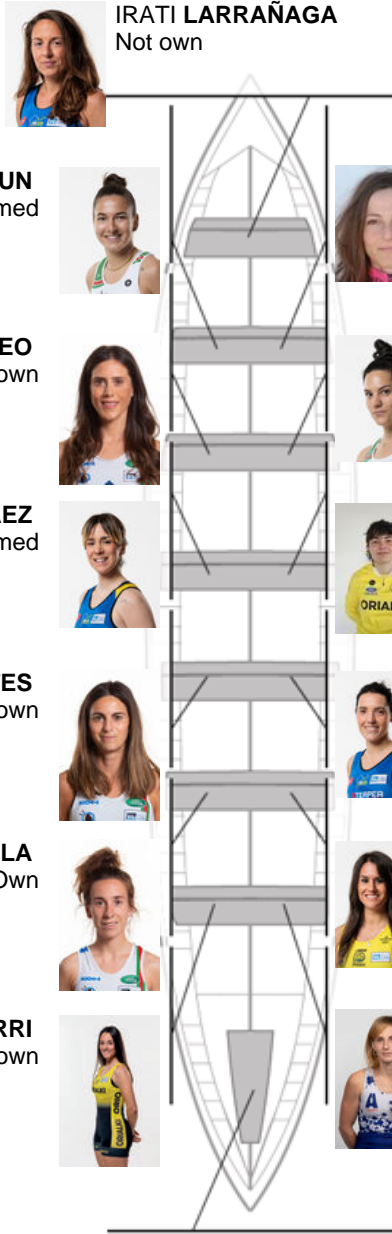

	Club	Time	Dif.	%	Points
3	NORTINDAL DONOSTIARRA	11:39,04	00:08.20	101.18%	2

Coach
JOSE RAMON
MENDIZABAL

Delegate
ANA
EIN UNZUETA

Firma y sello

Subtitutes

Ripper
~~BERKAZA~~
~~BERKAZA~~
Not own

NATALIA TUBIO
Captain
Not own