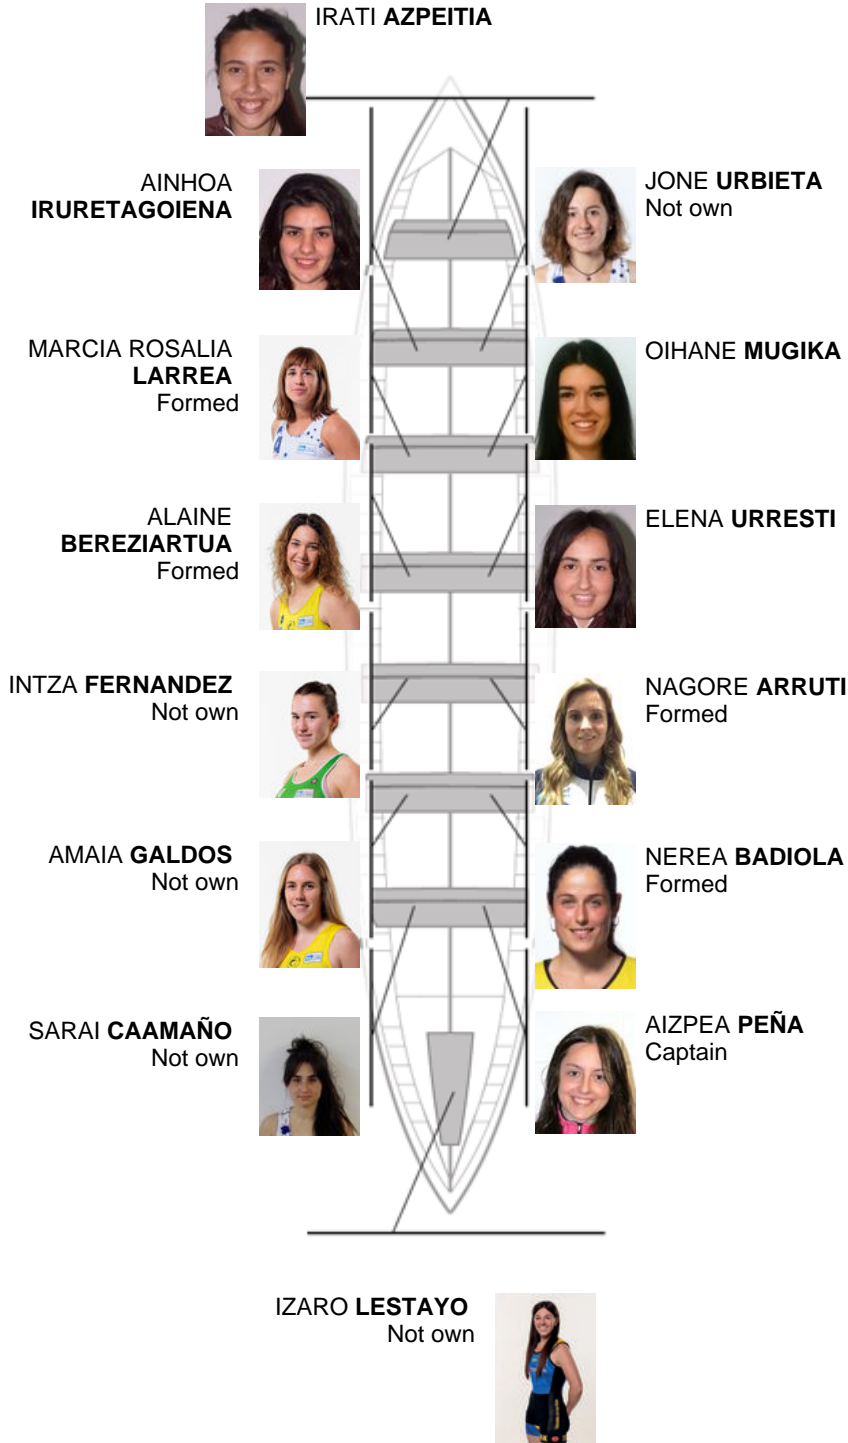

	Club	Time	Dif.	%	Points
6	GETARIA-ZARAUZ	11:49,18	00:48.92	107.40%	3

Coach
ENEIDA
ETXABE

Delegate
GARBINE
ZAPIRAIN

Firma y sello

Subtitutes

Rower
~~GARBINE~~
~~ZAPIRAIN~~
Subtitution

Formed:4
Own: 5
Not own: 5