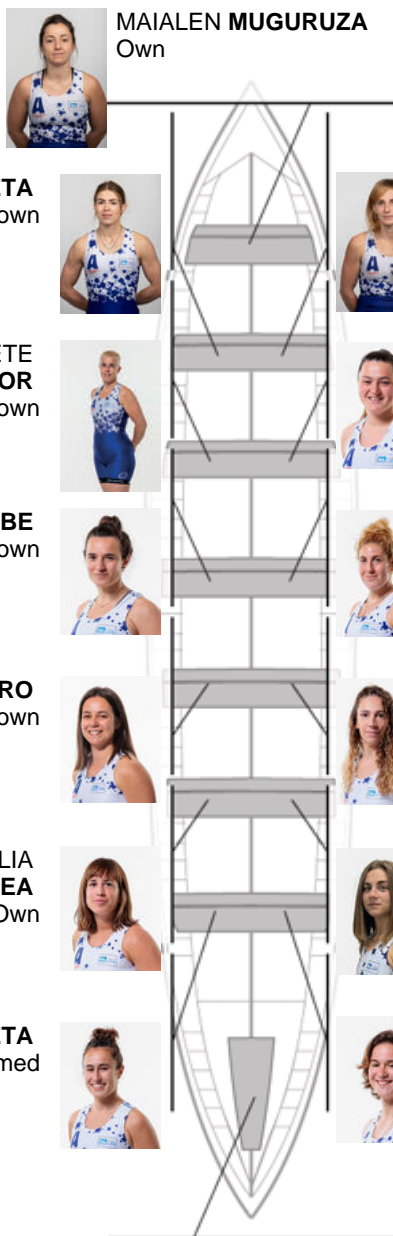

	Club	Time	Dif.	%	Points
3	DONOSTIA ARRAUN LAGUNAK	11:09,36	00:13.14	102.00%	2

Coach
JUAN MARI
ETXABE

Delegate
JOSE RAMON
GOMEZ ESNAL

Firma y sello

Subtitutes

Rower
~~ANITA BARRERA~~
~~ANITA BARRERA~~
Not own

ANDREA ASTUDILLO
Captain
Own

Formed:3
Own: 4
Not own: 7