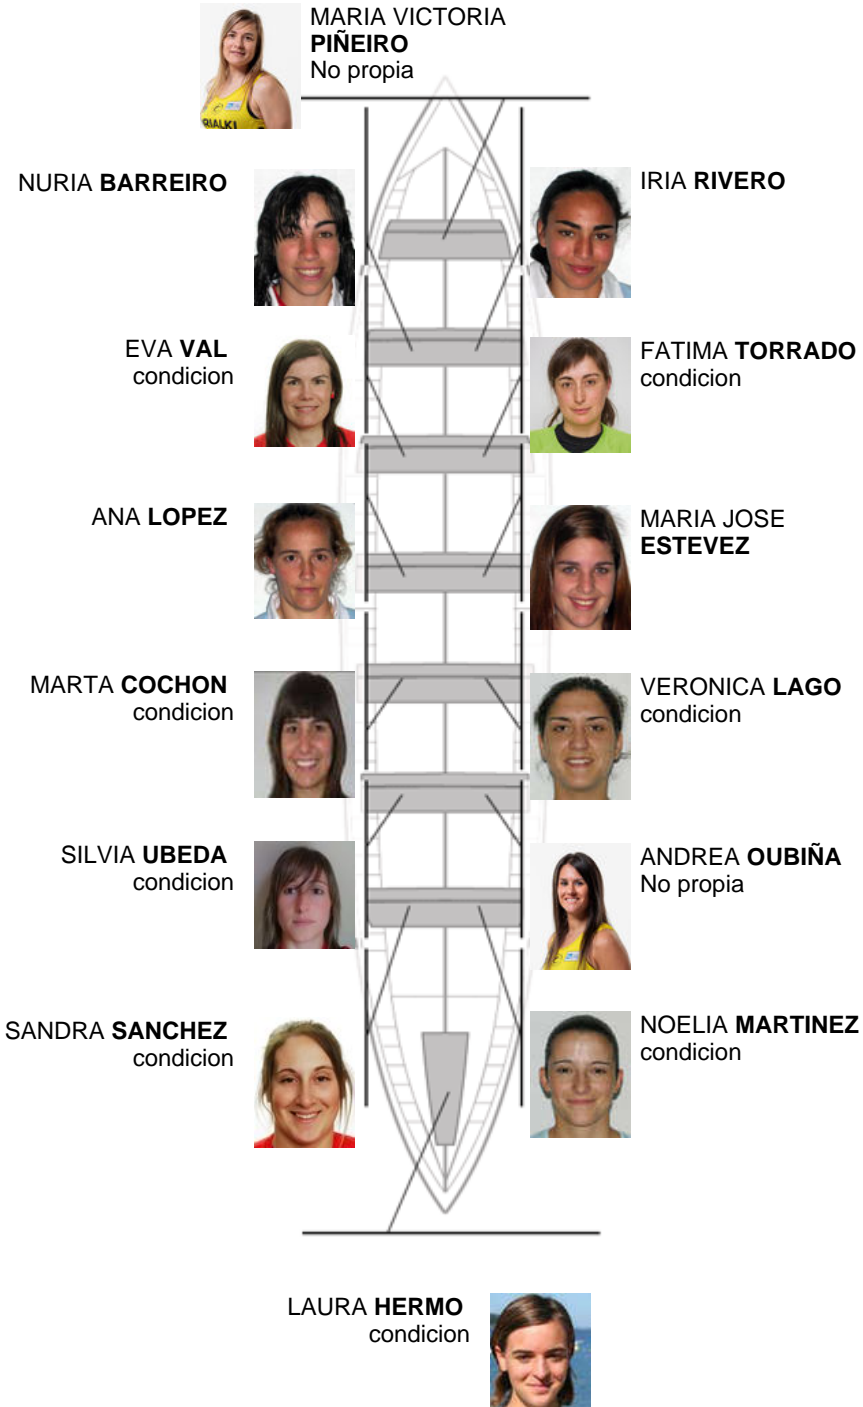

	Club	Tempo	A favor	%	Puntos
1	GALICIA	10:59,24		100.00%	4

Image not found or type unknown

Adestrador

Image not found or type unknown

Delegado

Firma e sello

Suplentes

Remeira
~~SABANA~~
~~BERNARDO~~
condicion