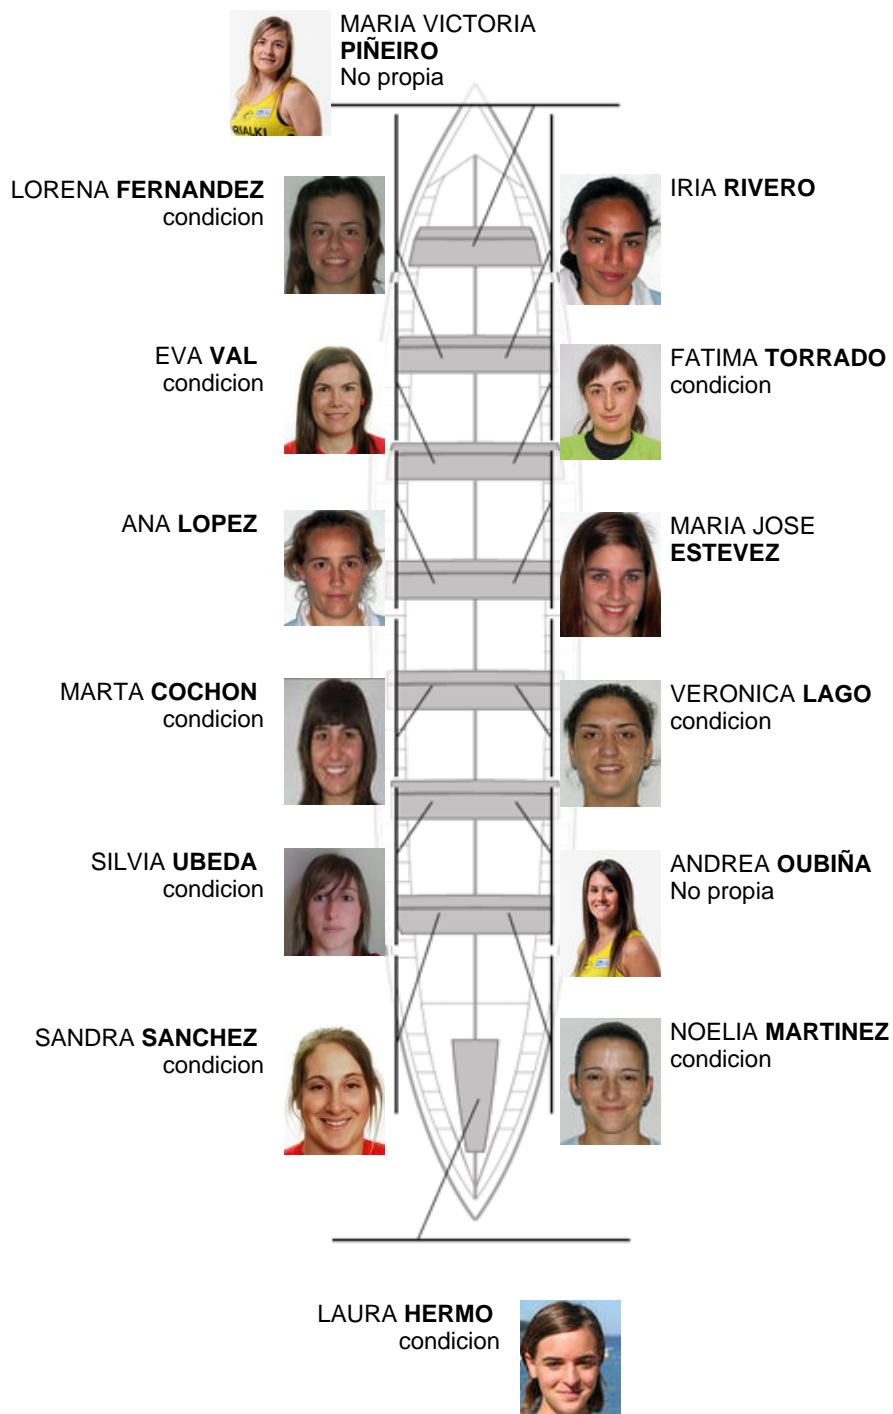

Club	Tempo	A favor	%	Puntos
1	GALICIA	11:08,29		100.00%	4

Image not found or type unknown

Adestrador

Image not found or type unknown

Delegado

Firma e sello

Suplentes

Remeira
~~SILVIA~~
~~UBEDA~~

condicion

Canteirás:
Propios: 12
Non propio: 2