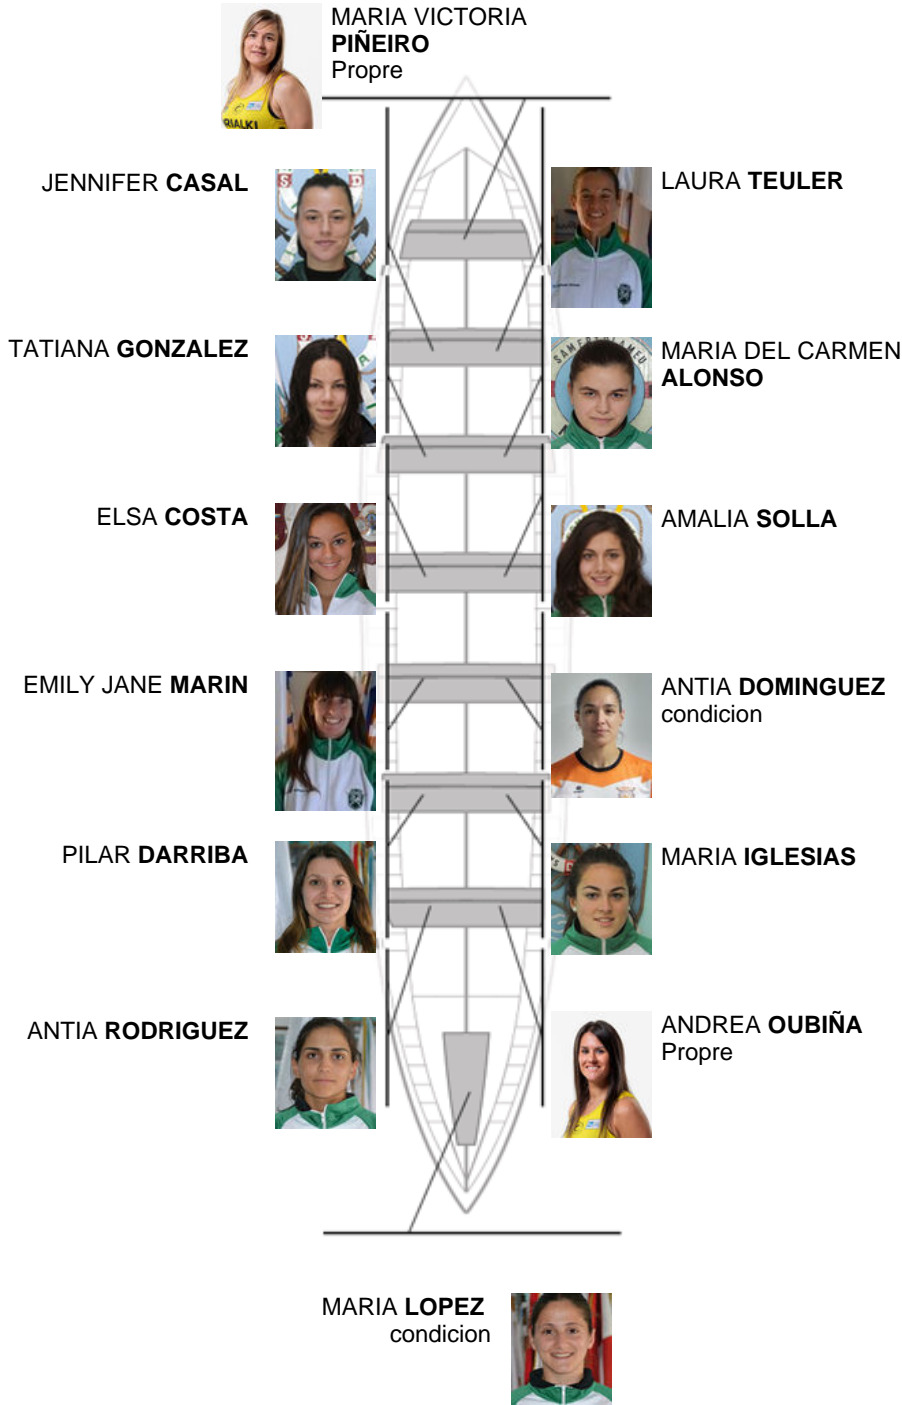

	Club	Temp	Dif	%	Points
4	SAMERTOLAMEU	10:48,76	00:19.22	103.05%	1

Image not found or type unknown

Coach

Image not found or type unknown

Delegue

Firma y sello

Supleánts

Rameuse
**ERASTINA
MACHUÑO**

Non prope

Formé:
Prope: 14
Non prope:
