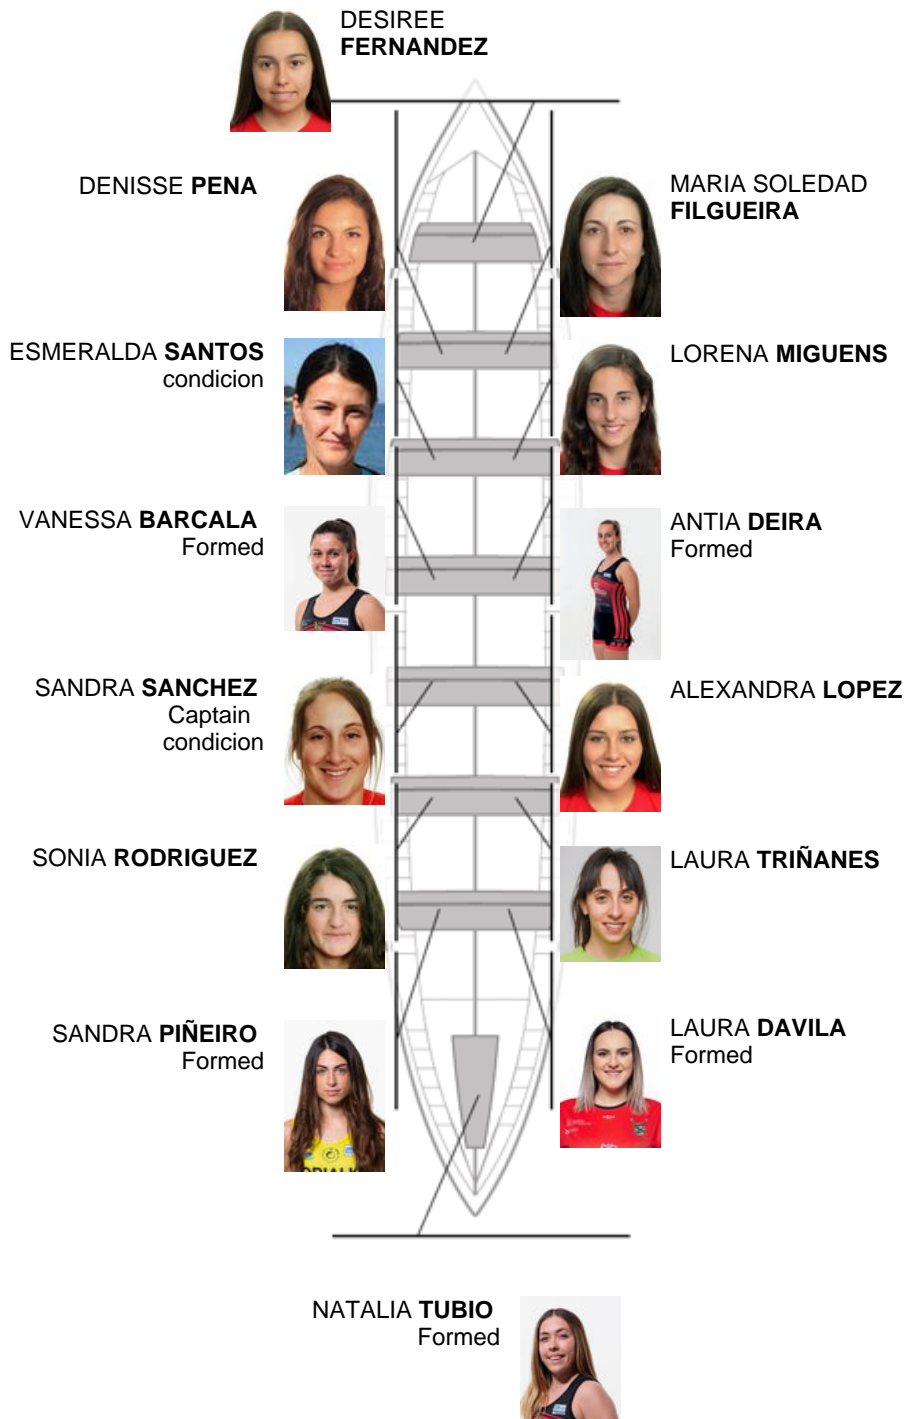

07-11-2015 / Bandera "la Caixa" - Scoring

	Club	Time	Dif.	%	Points
5	PUEBLA-CABO	10:15,38	00:21.36	103.59%	4

Firma y sello

Subtitutes

Formed

Formed:5

Own: 9

Not own: