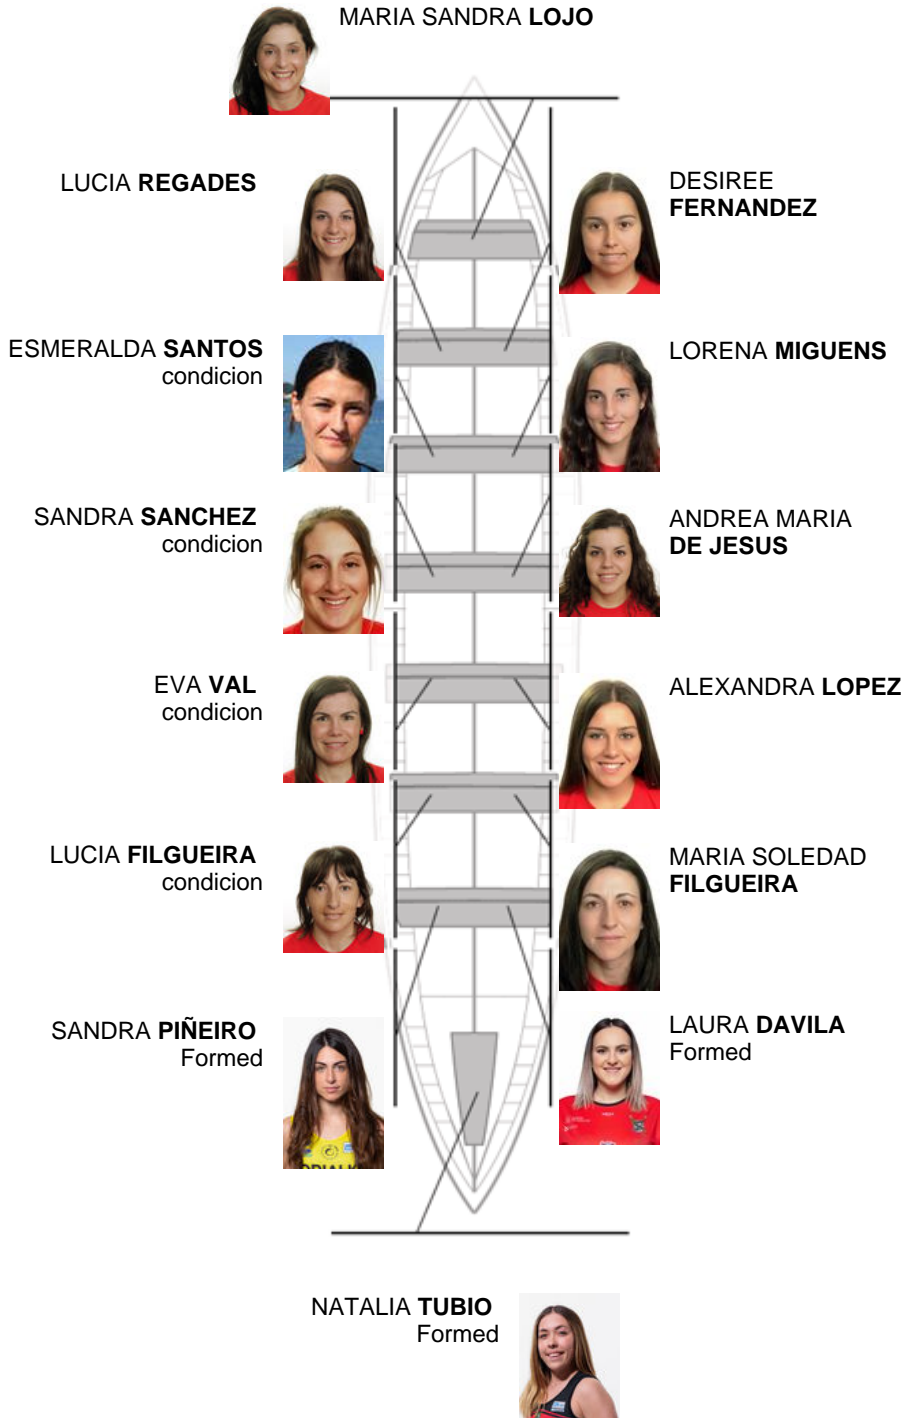

07-13-2014 / III Bandera Eusko Label - Scoring

	Club	Time	Dif.	%	Points
6	PUEBLA-CABO	11:14,80	00:31.52	104,89%	3

Coach
BENIGNO
SILVA SANCHEZ

Delegate
JOSE MARIO
VIDAL GOMEZ

Firma y sello

Subtitutes

Ripper
~~ANIBARRATE~~
~~ROSA FERNANDEZ~~
Riotroch