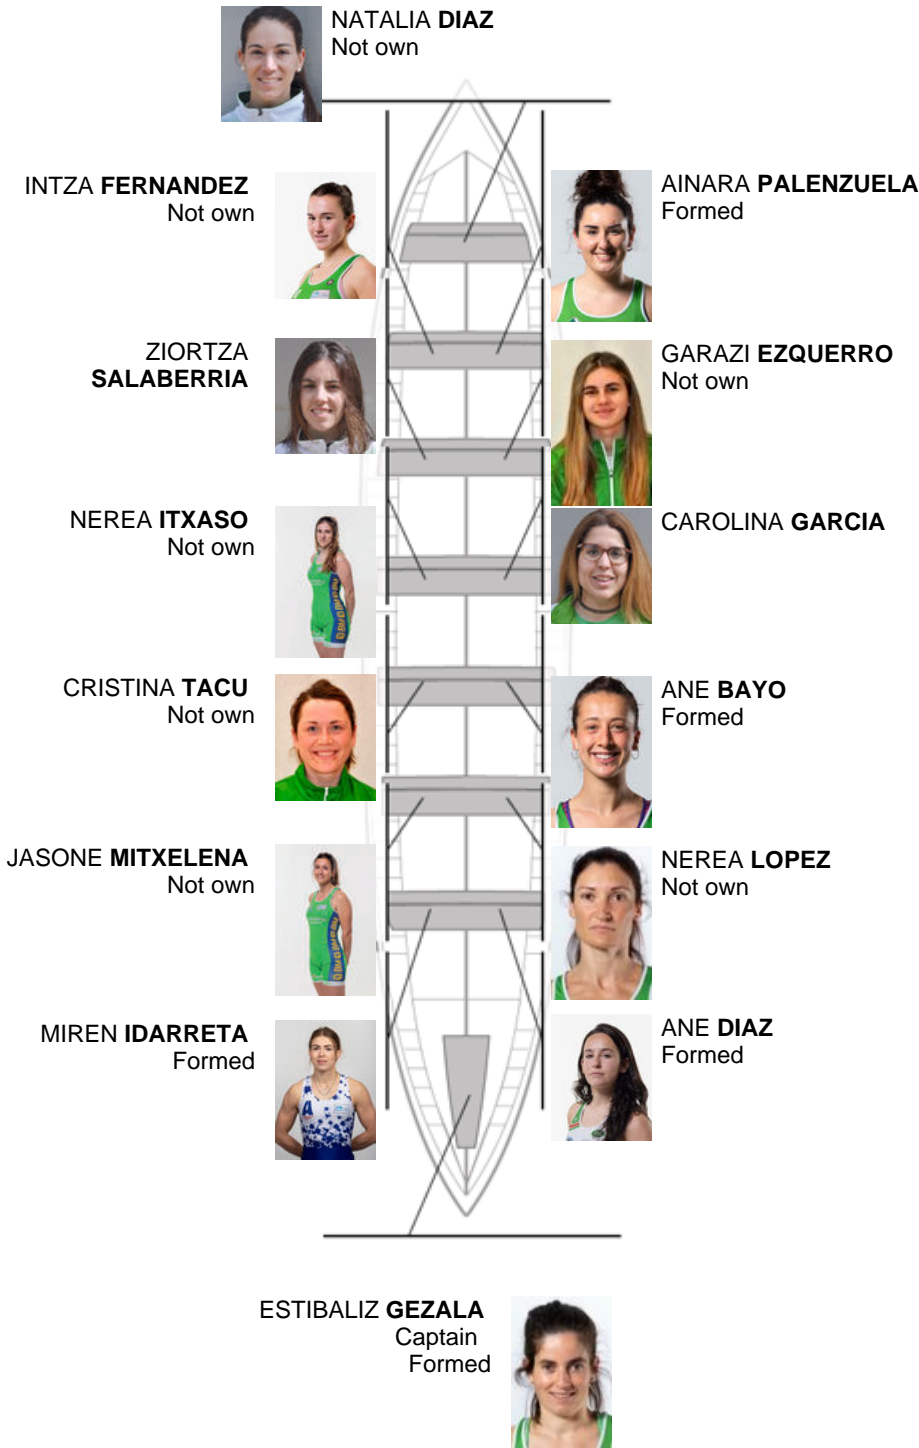

	Club	Time	Dif.	%	Points
2	HONDARRIBIA BERTAKO IGOGAILUAK	12:01,58	00:07.80	101.09%	1

Coach
IKER
CORTES

Delegate
ANA
SUSPERREGI
ELDUAIEN

Firma y sello

Subtitutes

Subtituteskipper
~~XXXXXXXXXX~~
~~XXXXXXXXXX~~
Notmed