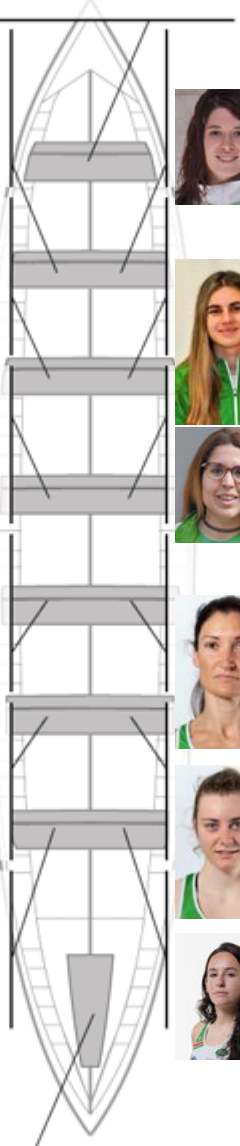

Club	Time	Dif.	%	Points
4	HONDARRIBIA BERTAKO IGOGAILUAK	11:39,74	00:28.80	104.29%	1

Firma y sello

Subtitutes

NATALIA DIAZ
Not own

GARAZI EZQUERRO
Not own

CAROLINA GARCIA

NEREA LOPEZ
Not own

IRATXE HERNANDEZ
Formed

ANE DIAZ
Formed

Formed:4
Own: 3
Not own: 7