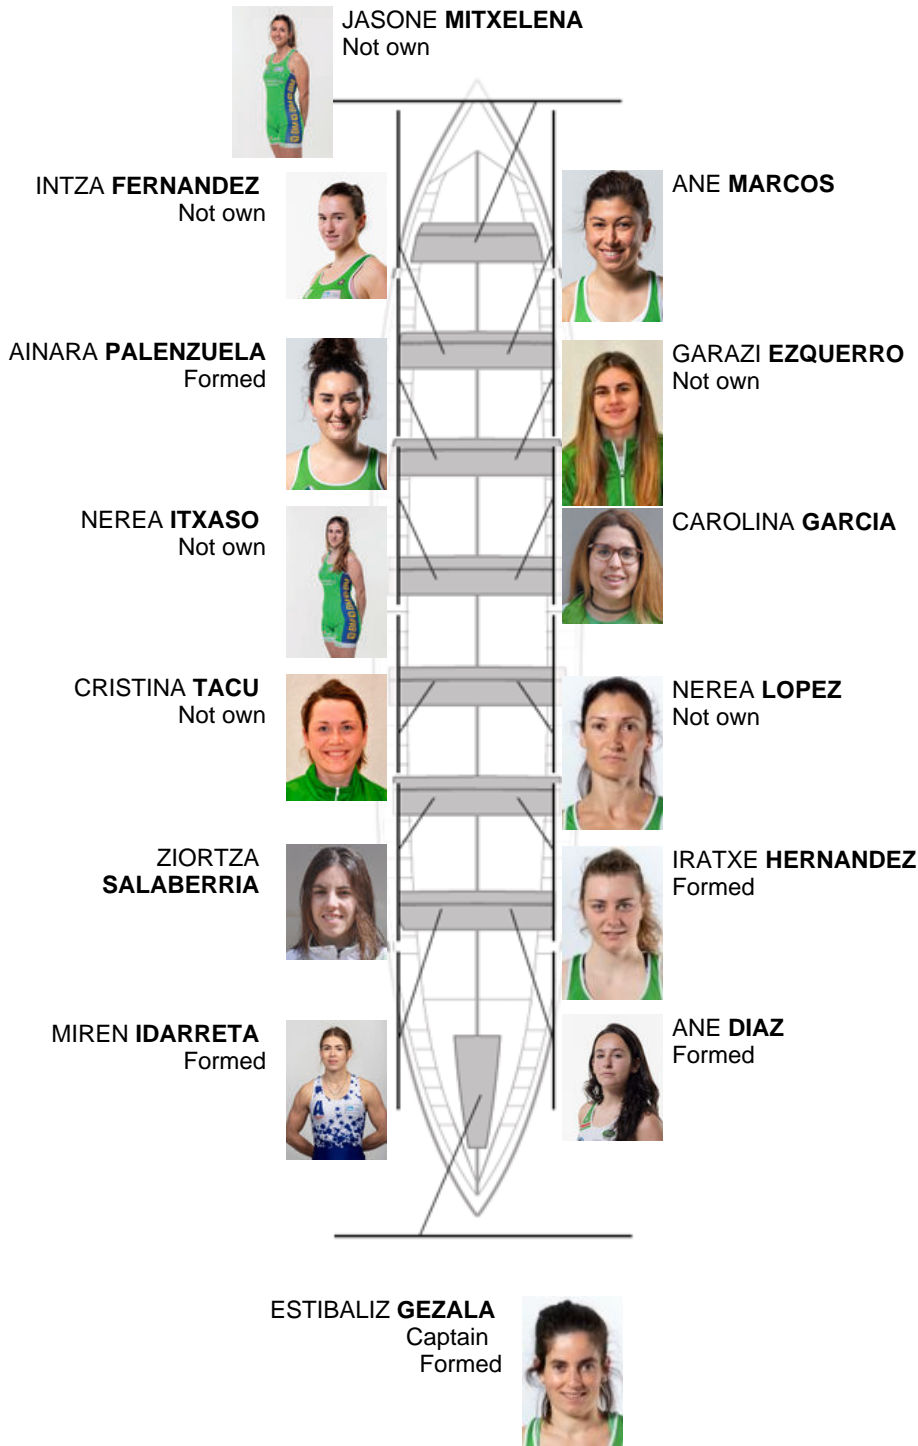

	Club	Time	Dif.	%	Points
4	HONDARRIBIA BERTAKO IGOGAILUAK	11:44,76	00:44.02	106.66%	1

Coach
**IKER
CORTES**

Delegate
ANA
**SUSPERREGI
ELDUAIEN**

Firma y sello

Subtitutes

~~RIVERA~~ skipper
~~RIVERA~~
~~RIVERA~~
Not used