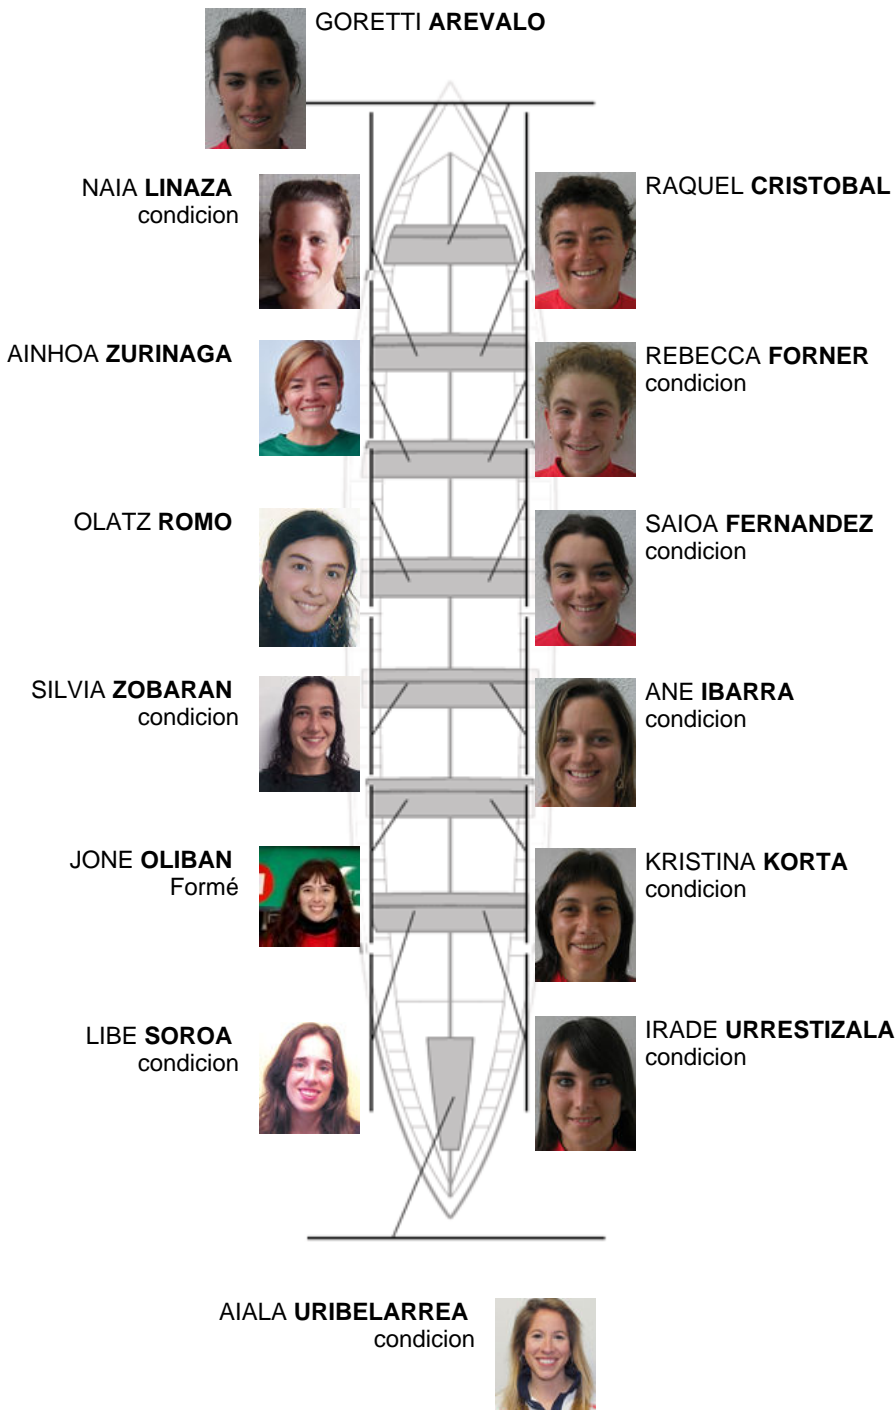

	Club	Temp	Dif	%	Points
3	BIZKAIA	12:41,67	00:22.78	103.08%	2

Image not found or type unknown

Coach

Image not found or type unknown

Delegue

Firma y sello

Supleánts

Ratón
MATX
ORREAGA

Non prope

Formé:1

Prope: 13

Non prope: