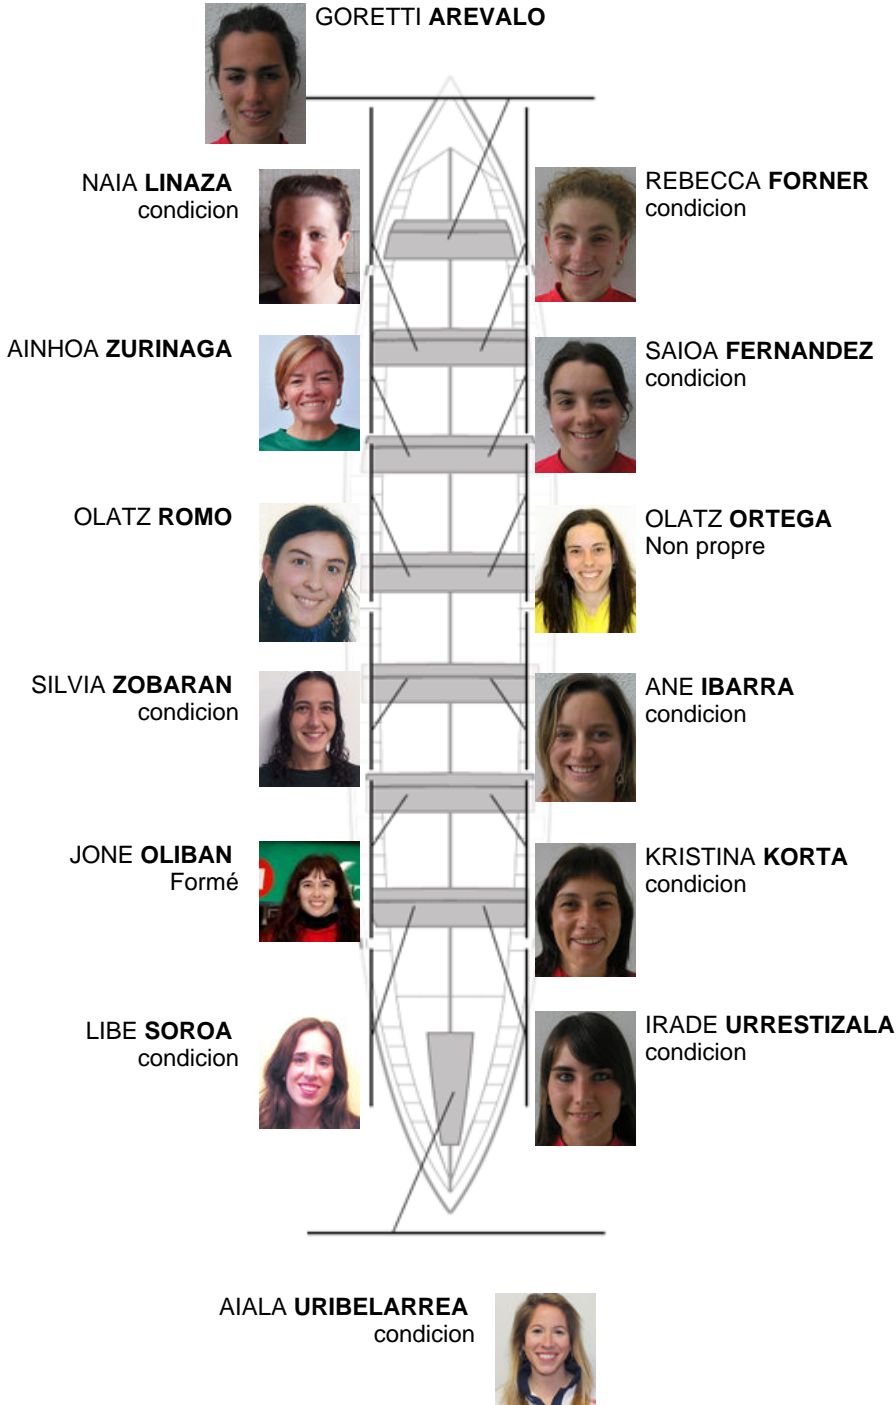

	Club	Temp	Dif	%	Points
3	BIZKAIA	11:18,02	00:18.78	102.84%	2

Image not found or type unknown

Coach

Image not found or type unknown

Delegue

Firma y sello

Supleánts

Ratón
RAFAEL
ERRECAL