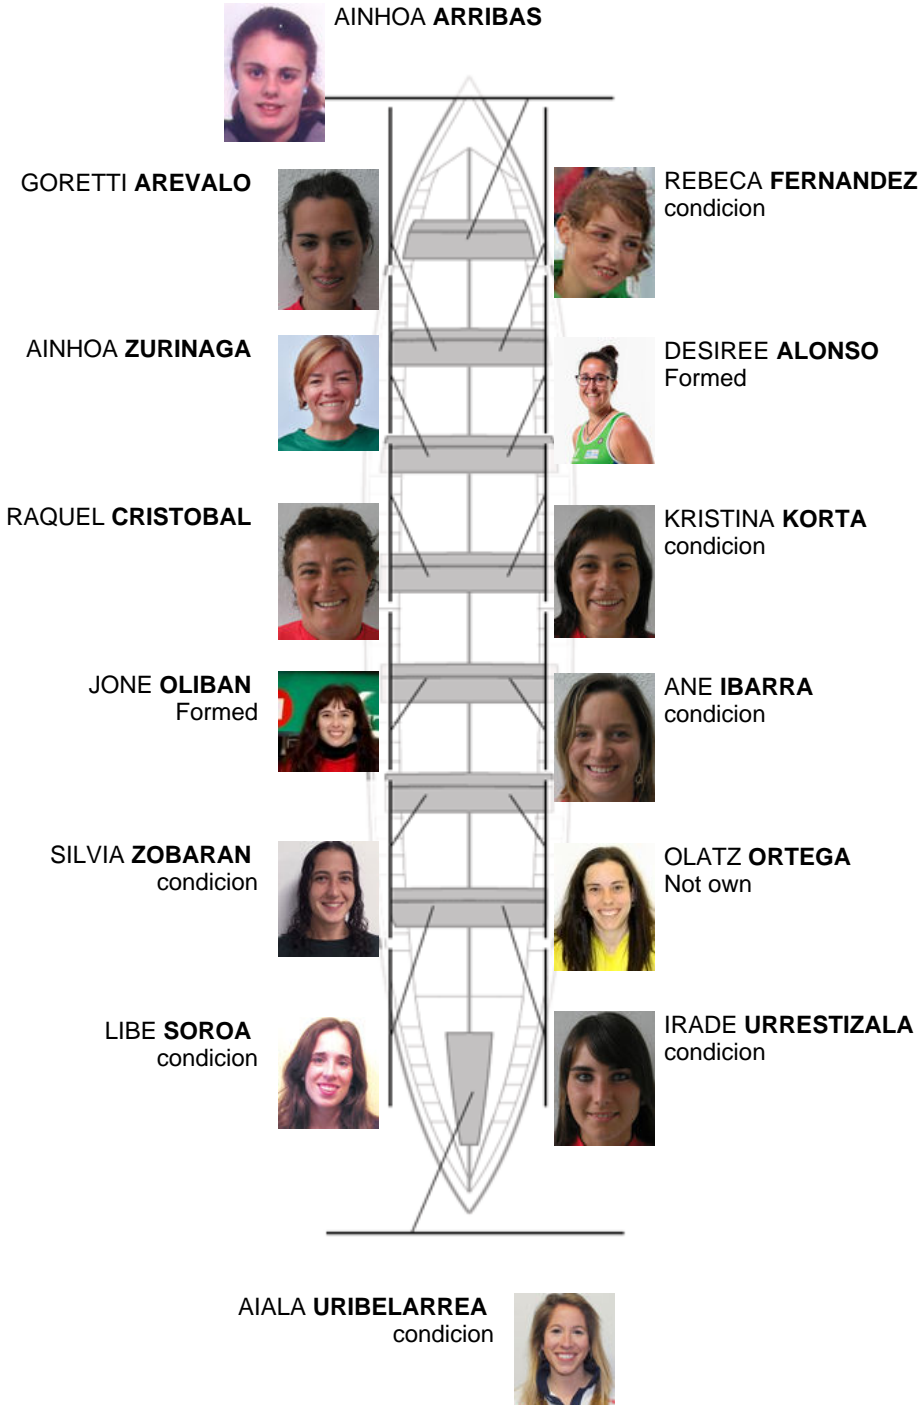

	Club	Time	Dif.	%	Points
2	BIZKAIA	10:55,42	00:09.16	101.41%	3

Image not found or type unknown

Coach

Image not found or type unknown

Delegate

Firma y sello

Subtitutes

Skipper
ODOZAMAIA
ERENDANEZ