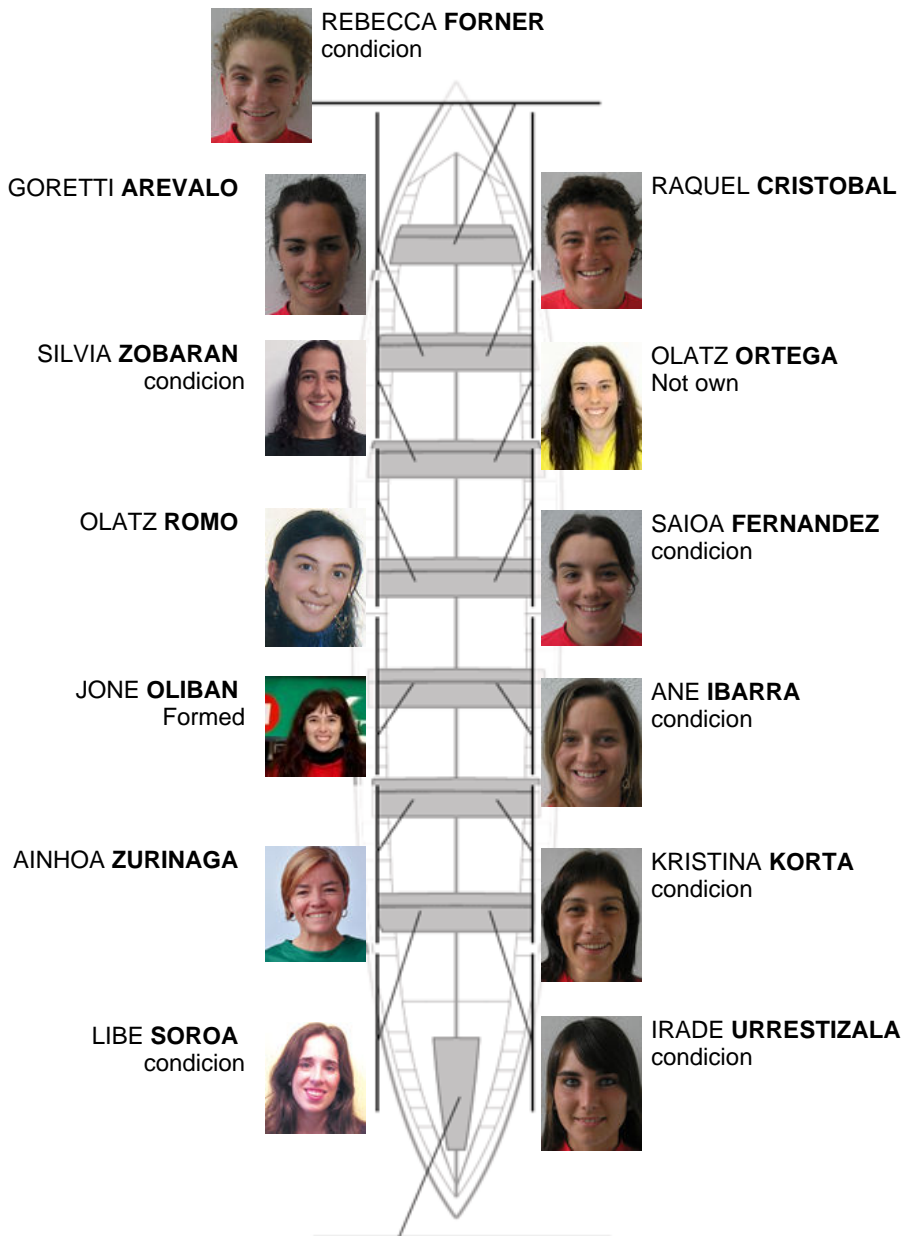

07-17-2010 / **Bandeira Concello Moaña - Scoring**

	Club	Time	Dif.	%	Points
3	BIZKAIA	11:46,40	00:21.45	103.13%	2

Image not found or type unknown

Coach

Image not found or type unknown

Delegate

Firma y sello

Subtitutes

Rower/ skipper
~~OLATZ~~ AMAIA
~~IRIBARRENA~~
condicion

AMAIA KAREAGA

Formed:1
Own: 12
Not own: 1